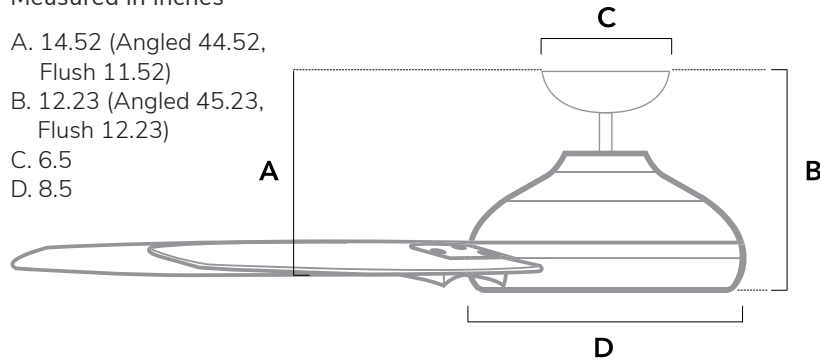

DIMENSIONS

Measured in inches

- A. 14.52 (Angled 44.52, Flush 11.52)
- B. 12.23 (Angled 45.23, Flush 12.23)
- C. 6.5
- D. 8.5

53436 | Matte White Body with Matte White Blades

ADDITIONAL FINISHES

50001
Matte Bronze Body with Matte Bronze Blades

51590
Matte Black Body with Matte Black Blades

51589
Matte Silver Body with Matte Silver Blades

FAN SPECIFICATIONS

Motor Type	Reversible	Wire Length	Control Type	Downrod	Location	Blade #	Add'l Sizes
DC	YES	32" (24" Downrod)	Wall Control	6" Included	Damp	7	72"