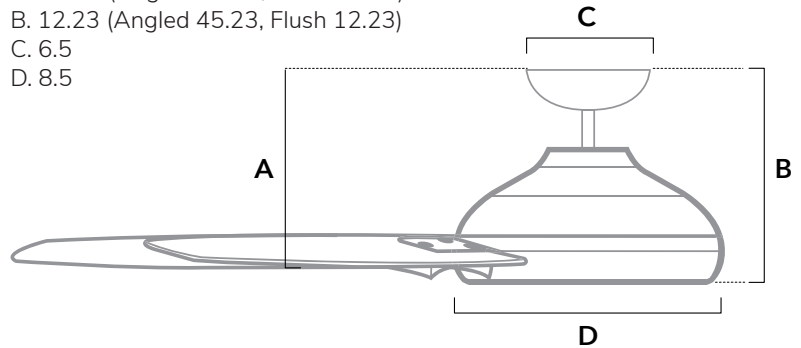

DIMENSIONS

Measured in inches

- A. 11.52 (Angled 44.52, Flush 11.52)
- B. 12.23 (Angled 45.23, Flush 12.23)
- C. 6.5
- D. 8.5

53439 | Matte White Body with Matte White Blades

ADDITIONAL FINISHES

51592
Matte Black Body with Matte Black blades

51591
Matte Silver Body with Matte Silver blades

FAN SPECIFICATIONS

Motor Type	Reversible	Wire Length	Control Type	Downrod	Location	Blade #	Add'l Sizes
DC	YES	32" (24" Downrod)	Wall Control	3 Included	Damp	7	60"