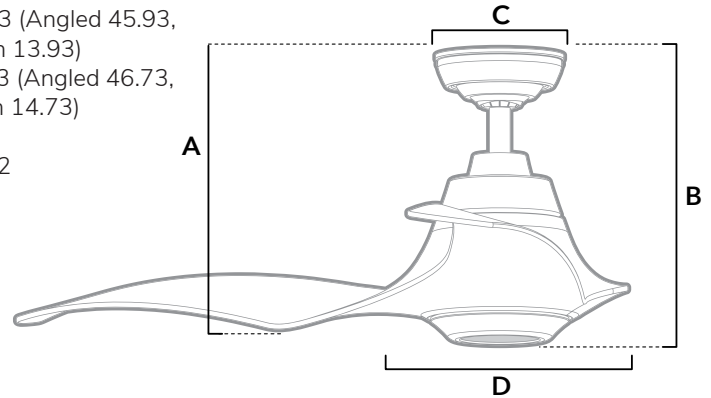

No Light Cap

DIMENSIONS

Measured in inches

- A. 13.93 (Angled 45.93, Flush 13.93)
- B. 14.73 (Angled 46.73, Flush 14.73)
- C. 6.49
- D. 12.62

53510 | Granite Body with Granite Blades

ADDITIONAL FINISHES

No Light Cap

53513
Matte White Body with Matte White Blades

FAN SPECIFICATIONS

Motor Type	Reversible	Wire Length	Control Type	Downrod	Location	Blade #	Add'l Sizes
DC	YES	32" (24" Downrod)	Handheld Remote	4" Included	Damp	3	N/A