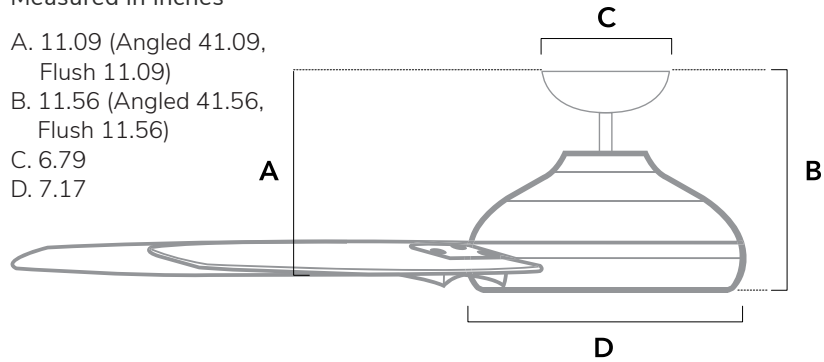

Black Ring

No Light Cap

DIMENSIONS

Measured in inches

- A. 11.09 (Angled 41.09, Flush 11.09)
- B. 11.56 (Angled 41.56, Flush 11.56)
- C. 6.79
- D. 7.17

53518 | Matte Black Body with Matte Black Blades

ADDITIONAL FINISHES

White Ring

No Light Cap

53519  
Fresh White Body with Fresh White Blades

FAN SPECIFICATIONS

Motor Type	Reversible	Wire Length	Control Type	Downrod	Location	Blade #	Add'l Sizes
DC	YES	32" (24" Downrod)	Handheld Remote	6" Included	Damp	3	44", 52"