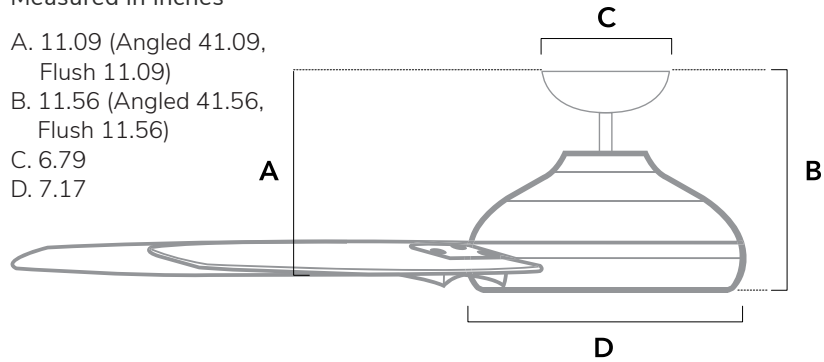

White Ring

No Light Cap

DIMENSIONS

Measured in inches

- A. 11.09 (Angled 41.09, Flush 11.09)
- B. 11.56 (Angled 41.56, Flush 11.56)
- C. 6.79
- D. 7.17

53519 | Fresh White Body with Fresh White Blades

ADDITIONAL FINISHES

Black Ring

No Light Cap

53518  
Matte Black Body with Matte Black Blades

FAN SPECIFICATIONS

Motor Type	Reversible	Wire Length	Control Type	Downrod	Location	Blade #	Add'l Sizes
DC	YES	32" (24" Downrod)	Handheld Remote	6" Included	Damp	3	44", 52"