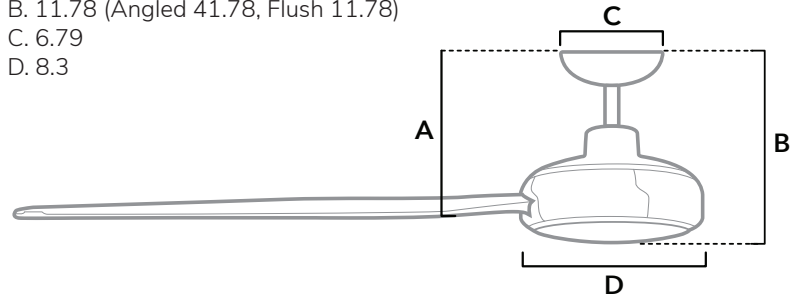

DIMENSIONS

Measured in inches

- A. 10.91 (Angled 40.91, Flush 10.91)
- B. 11.78 (Angled 41.78, Flush 11.78)
- C. 6.79
- D. 8.3

53638 | Matte Black Body with Matte Black blades

ADDITIONAL FINISHES

53640
Fresh White Body with
Fresh White blades

FAN SPECIFICATIONS

Motor Type	Reversible	Wire Length	Control Type	Downrod	Location	Blade #	Add'l Sizes
DC	YES	32" (24" Downrod)	Handheld Remote	6 Included	Damp	5	44"

AIRFLOW AND LIGHT SPECIFICATIONS

AVG Airflow	Airflow Efficiency	CFM High	Voltage	Bulbs Included	Output Per Bulb	Watts Per Bulb	Bulb Type	Base Type	LED Light Kit	CRI	CCT (Kelvins)	Dimmable
3706	238	5444	120v/60Hz	1	2000	25W	LED	LED	Yes	90	3,000 - 5,000	YES