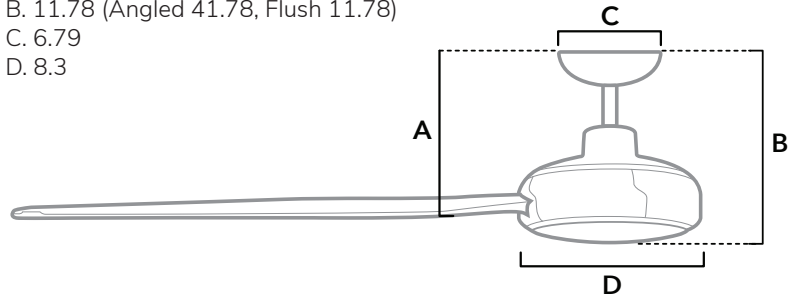

DIMENSIONS

Measured in inches

- A. 10.9 (Angled 40.9, Flush 10.9)
- B. 11.78 (Angled 41.78, Flush 11.78)
- C. 6.79
- D. 8.3

53639 | Matte Black Body with Matte Black blades

ADDITIONAL FINISHES

53641
Fresh White Body with
Fresh White Blades

FAN SPECIFICATIONS

Motor Type	Reversible	Wire Length	Control Type	Downrod	Location	Blade #	Add'l Sizes
DC	YES	32" (24" Downrod)	Handheld Remote	6 Included	Damp	5	29", 42", 52"

AIRFLOW AND LIGHT SPECIFICATIONS