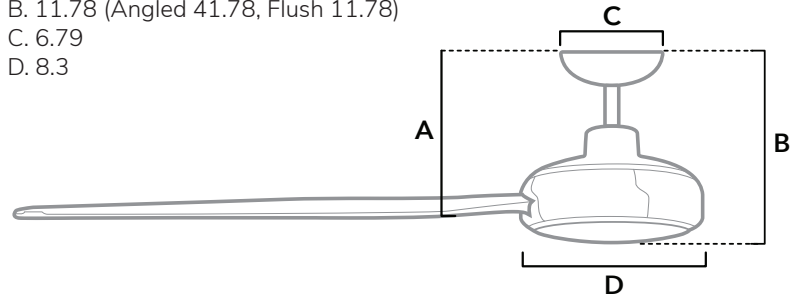

White Ring

No Light Cap

DIMENSIONS

Measured in inches

- A. 10.9 (Angled 40.9, Flush 10.9)
- B. 11.78 (Angled 41.78, Flush 11.78)
- C. 6.79
- D. 8.3

53641 | Fresh White Body with Fresh White Blades

ADDITIONAL FINISHES

Black Ring

No Light Cap

53639
Matte Black Body with
Matte Black blades

FAN SPECIFICATIONS

Motor Type	Reversible	Wire Length	Control Type	Downrod	Location	Blade #	Add'l Sizes
DC	YES	32" (24" Downrod)	Handheld Remote	6 Included	Damp	5	52"