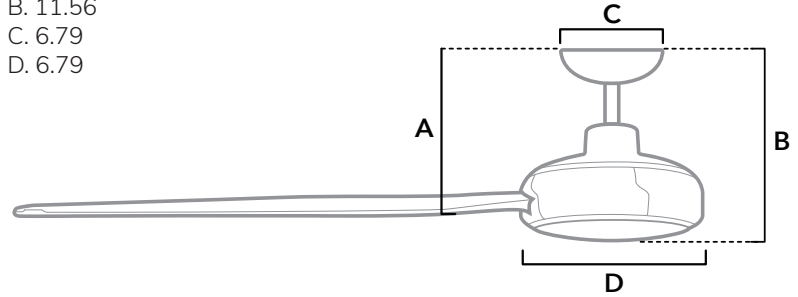

Black Ring

No Light Cap

DIMENSIONS

Measured in inches

- A. 11.09
- B. 11.56
- C. 6.79
- D. 6.79

53642 | Matte Black Body with Matte Black blades

ADDITIONAL FINISHES

White Ring

No Light Cap

53643 | Fresh White Body with Fresh White Blades

FAN SPECIFICATIONS

Motor Type	Reversible	Wire Length	Control Type	Downrod	Location	Blade #	Add'l Sizes
DC	YES	32" (24" Downrod)	Handheld Remote	6 Included	Damp	3	52"