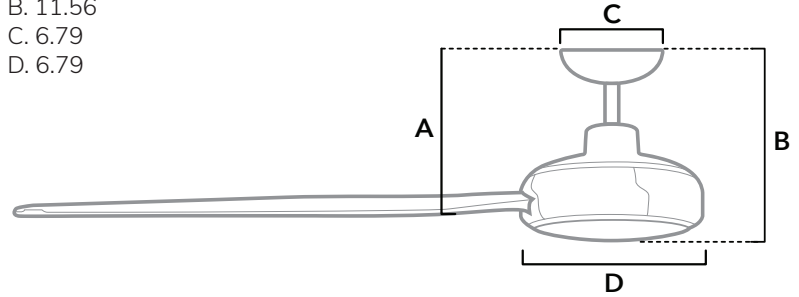

DIMENSIONS

Measured in inches

- A. 11.09
- B. 11.56
- C. 6.79
- D. 6.79

53643 | Fresh White Body with Fresh White Blades

ADDITIONAL FINISHES

53642 | Matte Black Body with Matte Black blades

FAN SPECIFICATIONS

Motor Type	Reversible	Wire Length	Control Type	Downrod	Location	Blade #	Add'l Sizes
DC	YES	32" (24" Downrod)	Handheld Remote	6 Included	Damp	3	52"

AIRFLOW AND LIGHT SPECIFICATIONS

AVG Airflow	Airflow Efficiency	CFM High	Voltage	Bulbs Included	Output Per Bulb	Watts Per Bulb	Bulb Type	Base Type	LED Light Kit	CRI	CCT (Kelvins)	Dimmable
2734	191	4366	120v/60Hz	1	2000	25W	LED	LED	Yes	90	3,000 - 5,000	YES