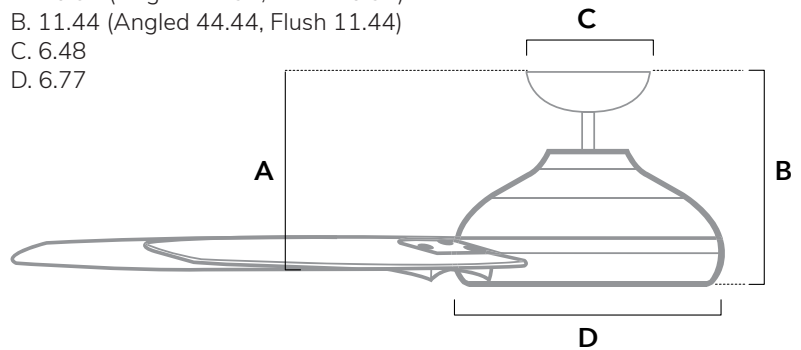

DIMENSIONS

Measured in inches

- A. 10.92 (Angled 43.92, Flush 10.92)
- B. 11.44 (Angled 44.44, Flush 11.44)
- C. 6.48
- D. 6.77

53649 | Premier Bronze Body with Brushed Cocoa Blades

ADDITIONAL FINISHES

52998 | Fresh White Body with Fresh White Blades

52997 | Matte Black Body with Matte Black Blades

FAN SPECIFICATIONS

Motor Type	Reversible	Wire Length	Control Type	Downrod	Location	Blade #	Add'l Sizes
DC	YES	32" (24" Downrod)	Wall Control	3" Included	Damp	3	52", 60"