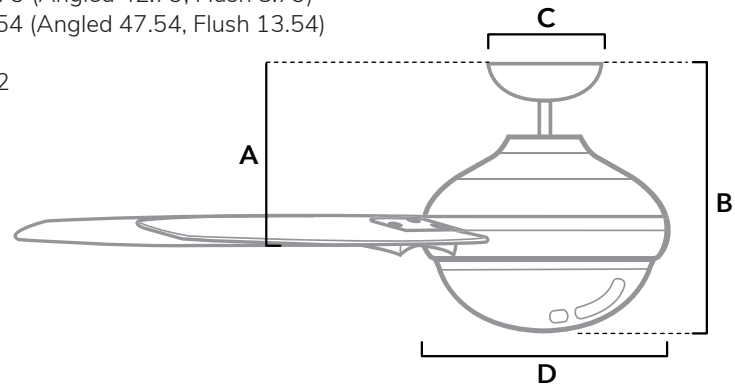

DIMENSIONS

Measured in inches

- A. 10.79 (Angled 42.79, Flush 8.79)
- B. 15.54 (Angled 47.54, Flush 13.54)
- C. 6.5
- D. 9.72

54211 | Fresh White Body with Fresh White blades

ADDITIONAL FINISHES

54212  
Matte Nickel with Matte Nickel blades

51472  
Matte Black Body with Matte Black blades

FAN SPECIFICATIONS

Motor Type	Reversible	Wire Length	Control Type	Downrod	Location	Blade #	Add'l Sizes
AC	YES	32" (24" Downrod)	Handheld Remote	4 Included	Indoor	3	N/A