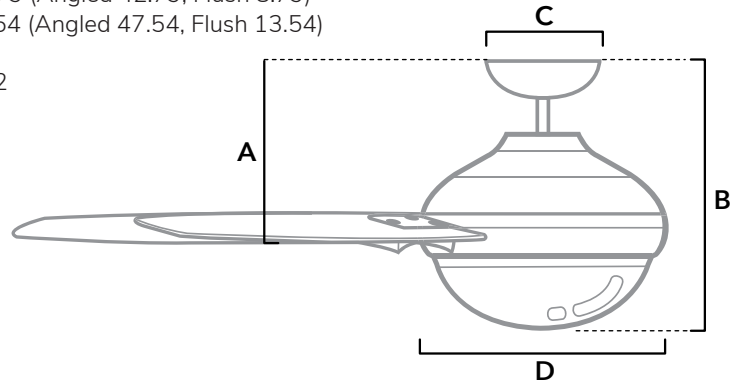

DIMENSIONS

Measured in inches

- A. 10.79 (Angled 42.79, Flush 8.79)
- B. 15.54 (Angled 47.54, Flush 13.54)
- C. 6.5
- D. 9.72

54212 | Matte Nickel with Matte Nickel blades

ADDITIONAL FINISHES

51472  
Matte Black Body with Matte Black blades

54211  
Fresh White Body with Fresh White blades

FAN SPECIFICATIONS

Motor Type	Reversible	Wire Length	Control Type	Downrod	Location	Blade #	Add'l Sizes
AC	YES	32" (24" Downrod)	Handheld Remote	4 Included	Indoor	3	N/A