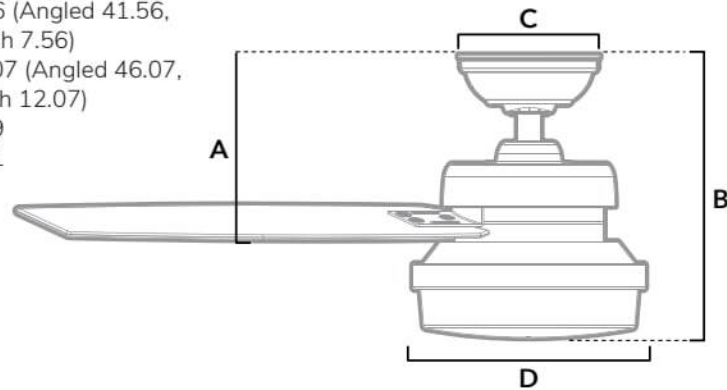

DIMENSIONS

Measured in inches

- A. 8.56 (Angled 41.56, Flush 7.56)
- B. 13.07 (Angled 46.07, Flush 12.07)
- C. 6.49
- D. 7.91

59157 | Brushed Nickel Body with Light Gray Oak or Greyed Walnut blades

ADDITIONAL FINISHES

FAN SPECIFICATIONS

Motor Type	Reversible	Wire Length	Control Type	Downrod	Location	Blade #	Add'l Sizes
AC	YES	32" (24" Downrod)	Handheld Remote	2 Included	Indoor	3	44", 60"

AIRFLOW AND LIGHT SPECIFICATIONS