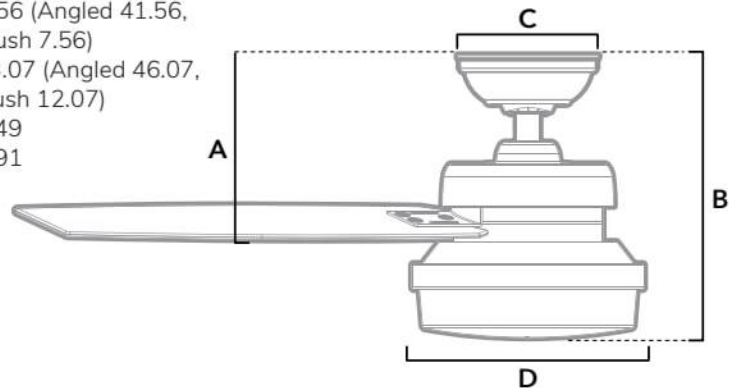

DIMENSIONS

Measured in inches

- A. 8.56 (Angled 41.56, Flush 7.56)
- B. 13.07 (Angled 46.07, Flush 12.07)
- C. 6.49
- D. 7.91

59169 | Fresh White Body with Fresh White or Bleached Grey Pine blades

ADDITIONAL FINISHES

FAN SPECIFICATIONS

Motor Type	Reversible	Wire Length	Control Type	Downrod	Location	Blade #	Add'l Sizes
AC	YES	32" (24" Downrod)	Handheld Remote	2 Included	Indoor	3	44", 60"

AIRFLOW AND LIGHT SPECIFICATIONS