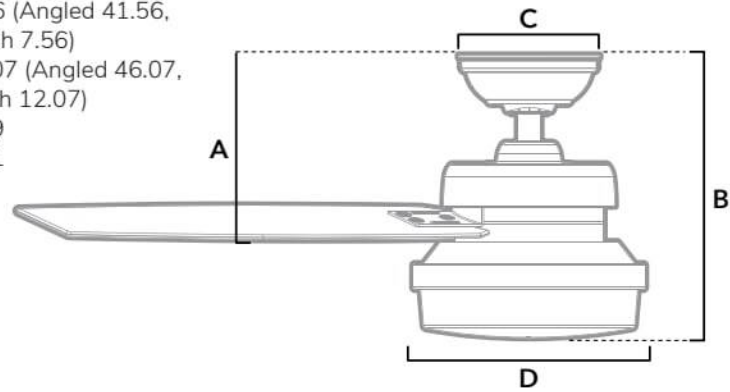

DIMENSIONS

Measured in inches

- A. 8.56 (Angled 41.56, Flush 7.56)
- B. 13.07 (Angled 46.07, Flush 12.07)
- C. 6.49
- D. 7.91

59210 Premier Bronze Body with Greyed Walnut or Dark Mahogany blades

ADDITIONAL FINISHES

FAN SPECIFICATIONS

Motor Type	Reversible	Wire Length	Control Type	Downrod	Location	Blade #	Add'l Sizes
AC	YES	32" (24" Downrod)	Handheld Remote	2 Included	Indoor	3	44", 60"

AIRFLOW AND LIGHT SPECIFICATIONS