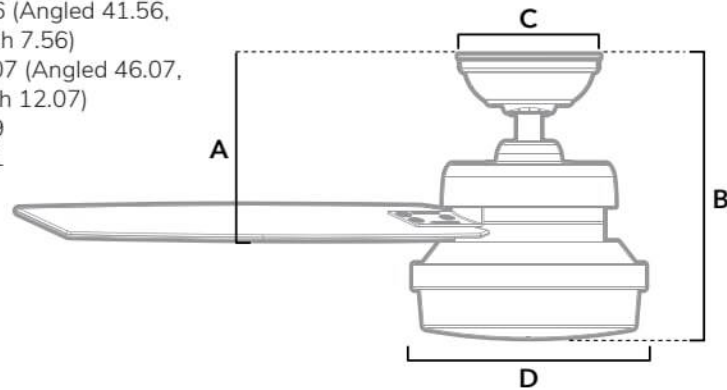

DIMENSIONS

Measured in inches

- A. 8.56 (Angled 41.56, Flush 7.56)
- B. 13.07 (Angled 46.07, Flush 12.07)
- C. 6.49
- D. 7.91

59211 | Brushed Slate Body with Light Gray Oak or Greyed Walnut blades

ADDITIONAL FINISHES

FAN SPECIFICATIONS

Motor Type	Reversible	Wire Length	Control Type	Downrod	Location	Blade #	Add'l Sizes
AC	YES	32" (24" Downrod)	Handheld Remote	2 Included	Indoor	3	44", 60"

AIRFLOW AND LIGHT SPECIFICATIONS