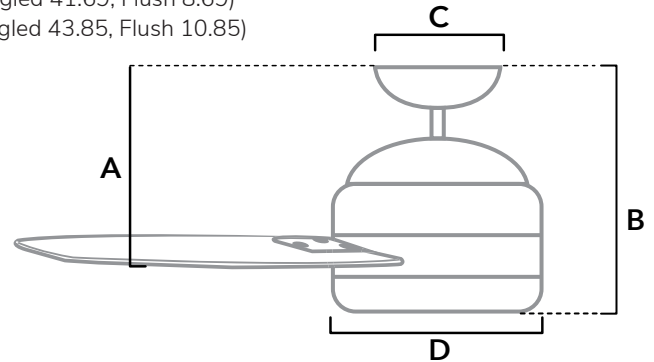

DIMENSIONS

Measured in inches

- A. 10.69 (Angled 41.69, Flush 8.69)
- B. 12.85 (Angled 43.85, Flush 10.85)
- C. 6.49
- D. 7.18

59231 | Noble Bronze Body with Warm Grey Oak or Dark Grey Oak Blades

ADDITIONAL FINISHES

59263
Fresh White Body with Fresh White or Light Stripe Blades

59291
Matte Nickel Body with Matte Nickel or Light Greyed Oak Blades

FAN SPECIFICATIONS

Motor Type	Reversible	Wire Length	Control Type	Downrod	Location	Blade #	Add'l Sizes
AC	YES	32" (24" Downrod)	Pull Chains	5" & 3" Included	Outdoor	3	36", 44", 60"