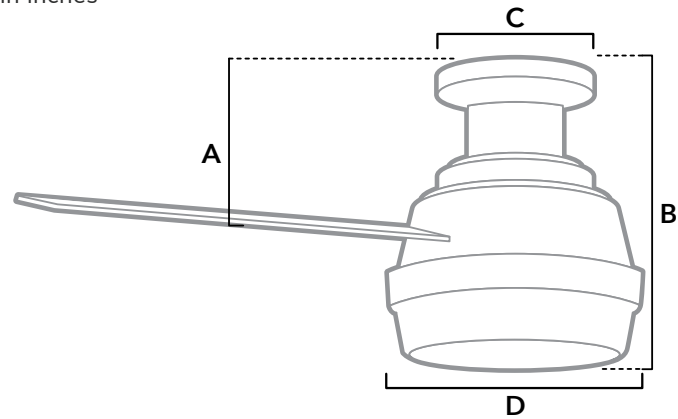

## DIMENSIONS

Measured in inches

- A. 8.08
- B. 12.27
- C. 6.69
- D. 11

**59244** | Fresh White Body with Blonde Oak or Fresh White Blades

## FAN SPECIFICATIONS

Motor Type	Reversible	Wire Length	Control Type	Downrod	Location	Blade #	Add'l Sizes
AC	YES	8" Low Profile	Handheld Remote	N/A	Indoor	4	52", 60"