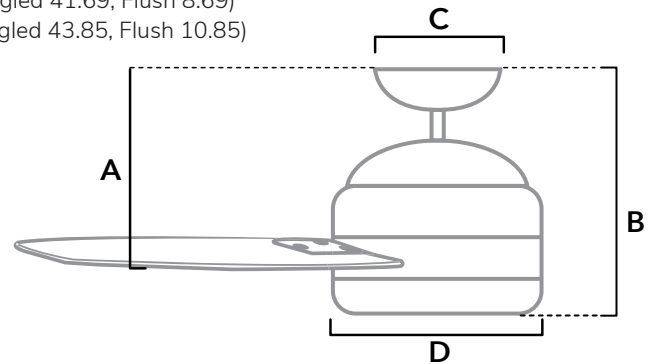

DIMENSIONS

Measured in inches

- A. 10.69 (Angled 41.69, Flush 8.69)
- B. 12.85 (Angled 43.85, Flush 10.85)
- C. 6.49
- D. 7.18

59261 Premier Bronze Body with Fires Polished Wood or Premier Bronze Blades

ADDITIONAL FINISHES

59291
Matte Nickel Body with Matte Nickel or Light Greyed Oak Blades

FAN SPECIFICATIONS

Motor Type	Reversible	Wire Length	Control Type	Downrod	Location	Blade #	Add'l Sizes
AC	YES	32" (24" Downrod)	Pull Chains	5" & 3" Included	Outdoor	3	36", 44", 60"