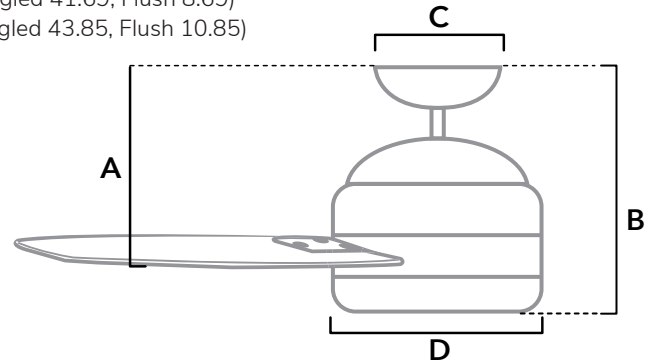

DIMENSIONS

Measured in inches

- A. 10.69 (Angled 41.69, Flush 8.69)
- B. 12.85 (Angled 43.85, Flush 10.85)
- C. 6.49
- D. 7.18

**59262** | Matte Silver Body with Matte Silver or Black Willow Blades

ADDITIONAL FINISHES

**59262**  
Matte Silver Body with Matte Silver or Black Willow Blades

**59263**  
Fresh White Body with Fresh White or Light Stripe Blades

FAN SPECIFICATIONS

Motor Type	Reversible	Wire Length	Control Type	Downrod	Location	Blade #	Add'l Sizes
AC	YES	32" (24" Downrod)	Pull Chains	5" & 3" Included	Outdoor	3	36", 44", 60"