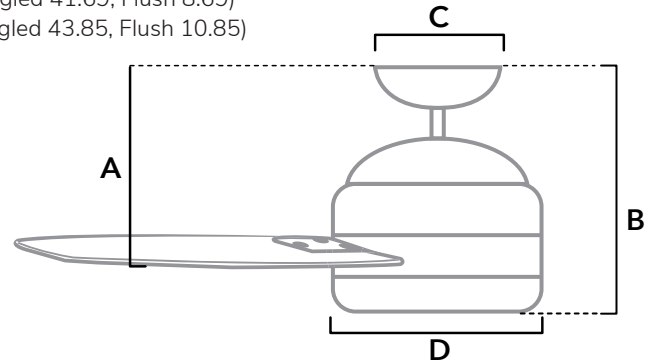

DIMENSIONS

Measured in inches

- A. 10.69 (Angled 41.69, Flush 8.69)
- B. 12.85 (Angled 43.85, Flush 10.85)
- C. 6.49
- D. 7.18

59263 | Fresh White Body with Fresh White or Light Stripe Blades

ADDITIONAL FINISHES

59262
Matte Silver Body with Matte Silver or Black Willow Blades

59291
Matte Nickel Body with Matte Nickel or Light Greyed Oak Blades

FAN SPECIFICATIONS

Motor Type	Reversible	Wire Length	Control Type	Downrod	Location	Blade #	Add'l Sizes
AC	YES	32" (24" Downrod)	Pull Chains	5" & 3" Included	Outdoor	3	36", 44", 60"