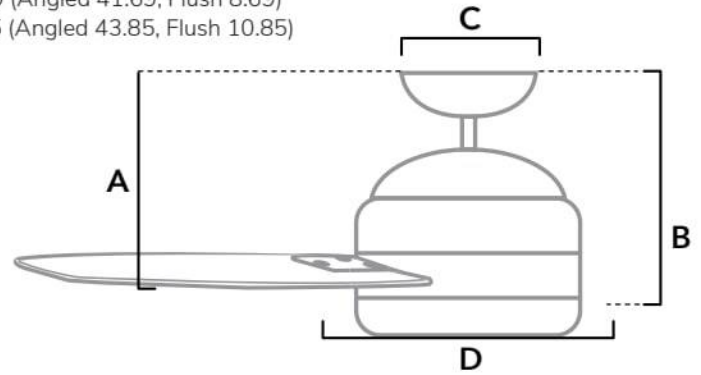

DIMENSIONS

Measured in inches

- A. 10.69 (Angled 41.69, Flush 8.69)
- B. 12.85 (Angled 43.85, Flush 10.85)
- C. 6.49
- D. 7.18

59264 | Matte Black Body with Matte Black or Grey Walnut Stripe Blades

ADDITIONAL FINISHES

59263
Fresh White Body with Fresh White or Light Stripe Blades

59291
Matte Nickel Body with Matte Nickel or Light Greyed Oak Blades

FAN SPECIFICATIONS

Motor Type	Reversible	Wire Length	Control Type	Downrod	Location	Blade #	Add'l Sizes
AC	YES	32" (24" Downrod)	Pull Chains	5" & 3" Included	Outdoor	3	36", 44", 60"