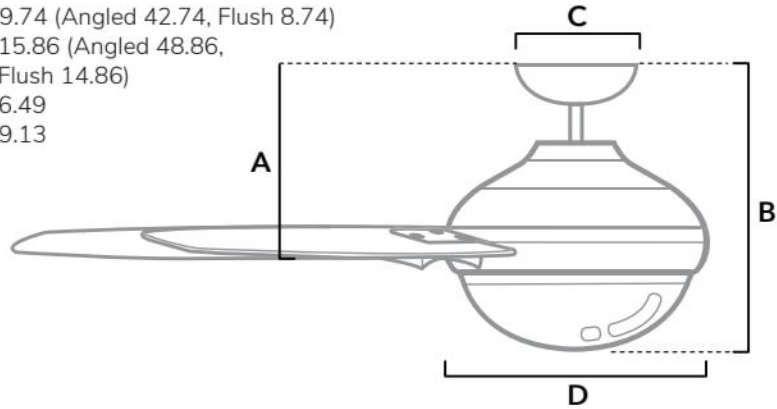

DIMENSIONS

Measured in inches

- A. 9.74 (Angled 42.74, Flush 8.74)
- B. 15.86 (Angled 48.86, Flush 14.86)
- C. 6.49
- D. 9.13

59266 | Fresh White Body with Fresh White or Natural Wood Blades

ADDITIONAL FINISHES

59267 | Matte Silver Body with Light Gray Oak or Greyed Walnut blades

FAN SPECIFICATIONS

Motor Type	Reversible	Wire Length	Control Type	Downrod	Location	Blade #	Add'l Sizes
AC	YES	32" (24" Downrod)	Pull Chains	3 Included	Indoor	5	52"