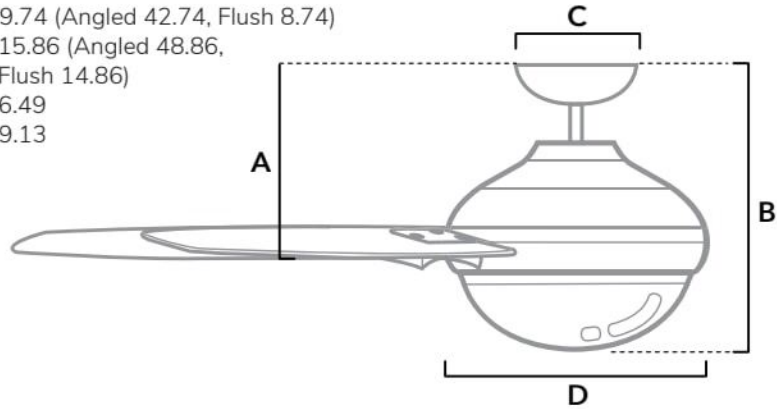

DIMENSIONS

Measured in inches

- A. 9.74 (Angled 42.74, Flush 8.74)
- B. 15.86 (Angled 48.86, Flush 14.86)
- C. 6.49
- D. 9.13

59267 | Matte Silver Body with Light Gray Oak or Greyed Walnut blades

ADDITIONAL FINISHES

59266 | Fresh White Body with Fresh White or Natural Wood Blades

FAN SPECIFICATIONS

Motor Type	Reversible	Wire Length	Control Type	Downrod	Location	Blade #	Add'l Sizes
AC	YES	32" (24" Downrod)	Pull Chains	3 Included	Indoor	5	52"