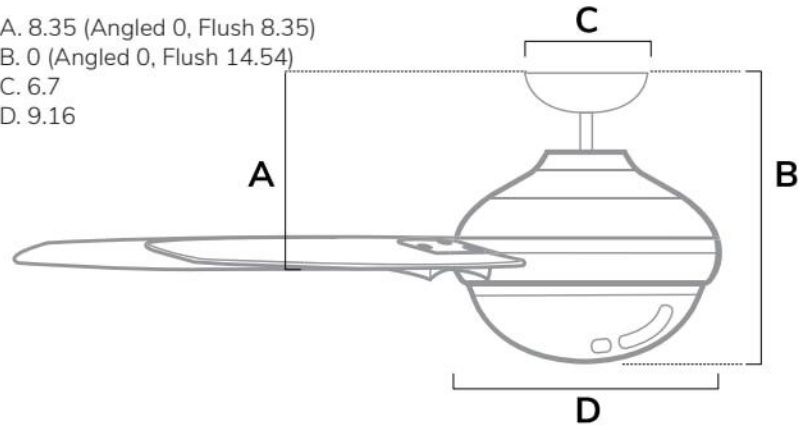

DIMENSIONS

Measured in inches

- A. 8.35 (Angled 0, Flush 8.35)
- B. 0 (Angled 0, Flush 14.54)
- C. 6.7
- D. 9.16

59268 Premier Bronze Body with Dark Walnut or American Walnut Blades

ADDITIONAL FINISHES

59270 Matte Silver Body with Light Gray Oak or Greyed Walnut Blades

50278 Brushed Nickel Body with Light Gray Oak or Natural Wood Blades

59269 Fresh White Body with Fresh White or Natural Wood Blades

FAN SPECIFICATIONS

Motor Type	Reversible	Wire Length	Control Type	Downrod	Location	Blade #	Add'l Sizes
AC	YES	32" (24" Downrod)	Pull Chains	Low Profile	Indoor	5	52"