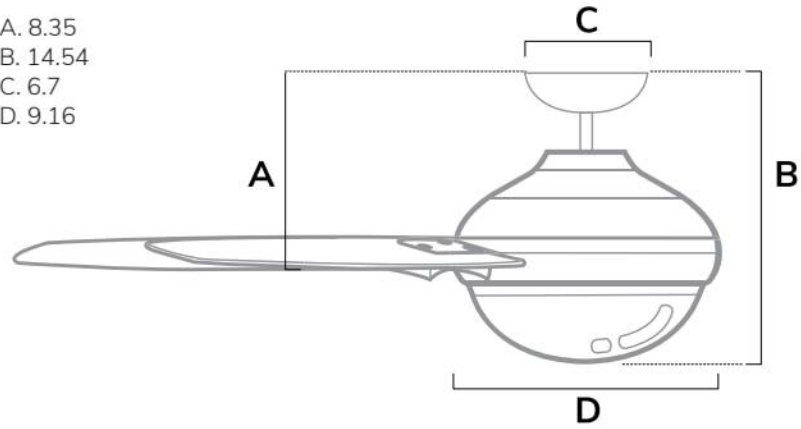

DIMENSIONS

Measured in inches

- A. 8.35
- B. 14.54
- C. 6.7
- D. 9.16

59269 | Fresh White Body with Fresh White or Natural Wood Blades

ADDITIONAL FINISHES

59268
Premier Bronze Body with Dark Walnut or American Walnut Blades

59270
Matte Silver Body with Light Gray Oak or Greyed Walnut Blades

50278
Brushed Nickel Body with Light Gray Oak or Natural Wood Blades

FAN SPECIFICATIONS

Motor Type	Reversible	Wire Length	Control Type	Downrod	Location	Blade #	Add'l Sizes
AC	YES	32" (24" Downrod)	Pull Chains	Low Profile	Indoor	5	52"