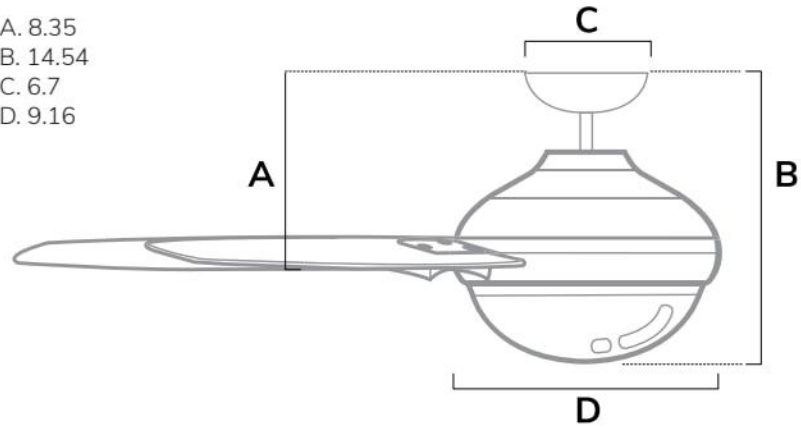

DIMENSIONS

Measured in inches

- A. 8.35
- B. 14.54
- C. 6.7
- D. 9.16

59270 | Matte Silver Body with Light Gray Oak or Greyed Walnut Blades

ADDITIONAL FINISHES

50278
Brushed Nickel Body with Light Gray Oak or Natural Wood Blades

59269
Fresh White Body with Fresh White or Natural Wood Blades

59268
Premier Bronze Body with Dark Walnut or American Walnut Blades

FAN SPECIFICATIONS

Motor Type	Reversible	Wire Length	Control Type	Downrod	Location	Blade #	Add'l Sizes
AC	YES	32" (24" Downrod)	Pull Chains	Low Profile	Indoor	5	52"