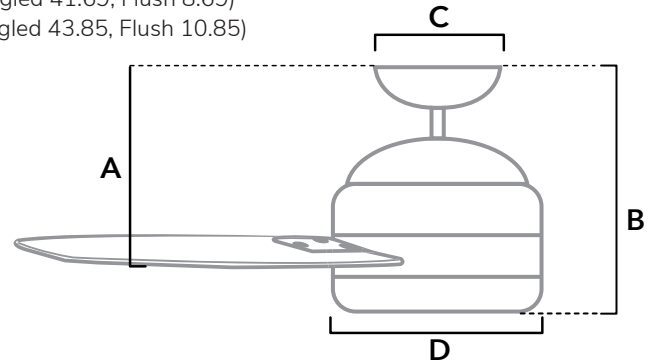

DIMENSIONS

Measured in inches

- A. 10.69 (Angled 41.69, Flush 8.69)
- B. 12.85 (Angled 43.85, Flush 10.85)
- C. 6.49
- D. 7.18

59291 | Matte Nickel Body with Matte Nickel or Light Greyed Oak Blades

ADDITIONAL FINISHES

59262
Matte Silver Body with Matte Silver or Black Willow Blades

59263
Fresh White Body with Fresh White or Light Stripe Blades

FAN SPECIFICATIONS

Motor Type	Reversible	Wire Length	Control Type	Downrod	Location	Blade #	Add'l Sizes
AC	YES	32" (24" Downrod)	Pull Chains	5" & 3" Included	Outdoor	3	36", 44", 60"