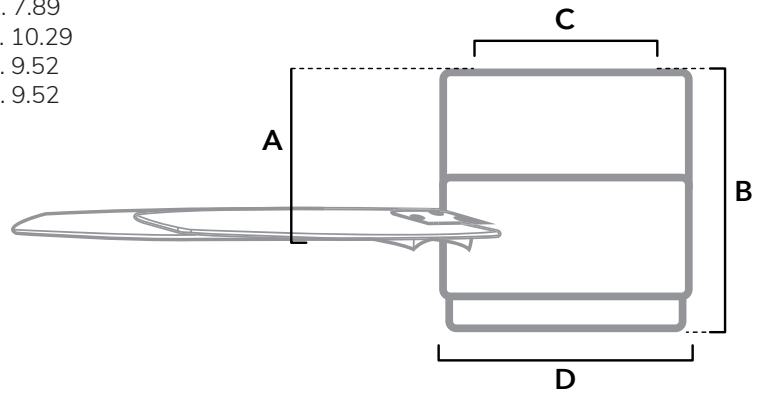

DIMENSIONS

Measured in inches

- A. 7.89
- B. 10.29
- C. 9.52
- D. 9.52

59452 | Fresh White Body with Fresh White or Natural Wood Blades

ADDITIONAL FINISHES

59453
Matte Black Body with Matte Black or American Walnut Blades

59454
Brushed Nickel Body with Matte Nickel or Natural Wood Blades

FAN SPECIFICATIONS

Motor Type	Reversible	Wire Length	Control Type	Downrod	Location	Blade #	Add'l Sizes
AC	YES	32" (24" Downrod)	Handheld Remote	N/A	Indoor	3	44", 52"