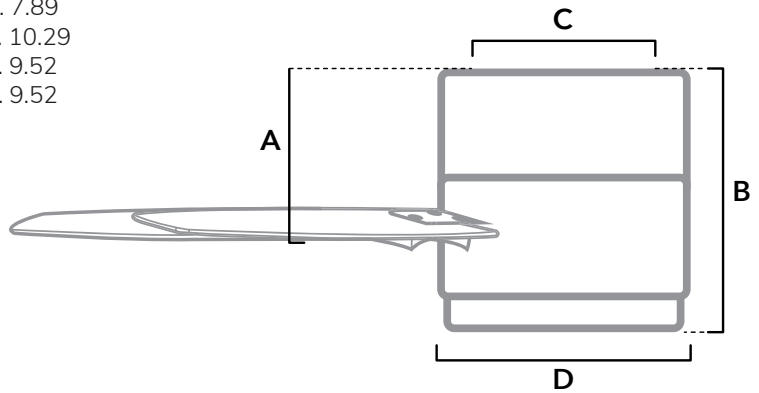

DIMENSIONS

Measured in inches

- A. 7.89
- B. 10.29
- C. 9.52
- D. 9.52

59453 | Matte Black Body with Matte Black or American Walnut Blades

ADDITIONAL FINISHES

59454
Brushed Nickel Body with Matte Nickel or Natural Wood Blades

59452
Fresh White Body with Fresh White or Natural Wood Blades

FAN SPECIFICATIONS

Motor Type	Reversible	Wire Length	Control Type	Downrod	Location	Blade #	Add'l Sizes
AC	YES	32" (24" Downrod)	Handheld Remote	N/A	Indoor	3	44", 52"