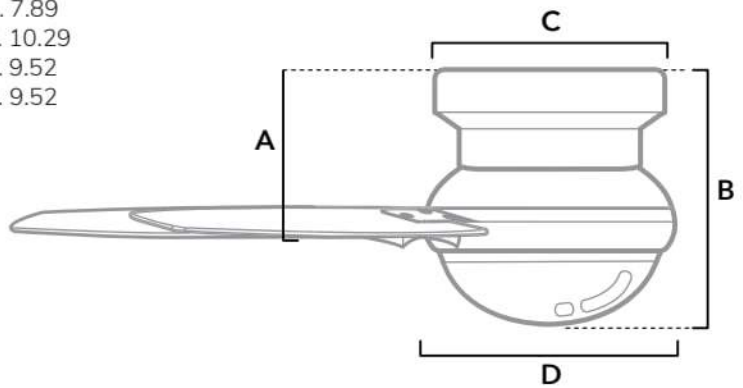

DIMENSIONS

Measured in inches

- A. 7.89
- B. 10.29
- C. 9.52
- D. 9.52

59454 | Brushed Nickel Body with Matte Nickel or Natural Wood Blades

ADDITIONAL FINISHES

59452
Fresh White Body with Fresh White or Natural Wood Blades

59453
Matte Black Body with Matte Black or American Walnut Blades

FAN SPECIFICATIONS

Motor Type	Reversible	Wire Length	Control Type	Downrod	Location	Blade #	Add'l Sizes
AC	YES	32" (24" Downrod)	Handheld Remote	N/A	Indoor	3	44", 52"