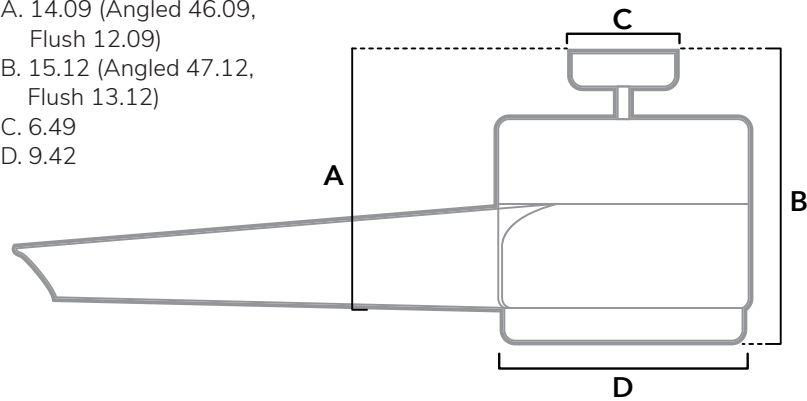

DIMENSIONS

Measured in inches

- A. 14.09 (Angled 46.09, Flush 12.09)
- B. 15.12 (Angled 47.12, Flush 13.12)
- C. 6.49
- D. 9.42

59471 | Matte Black Body with Matte Black blades

ADDITIONAL FINISHES

59472
Matte Silver Body with Matte Silver blades

59470
Fresh White with Fresh White blades

FAN SPECIFICATIONS

Motor Type	Reversible	Wire Length	Control Type	Downrod	Location	Blade #	Add'l Sizes
AC	YES	32" (24" Downrod)	Wall Control	4 Included	Outdoor	3	N/A