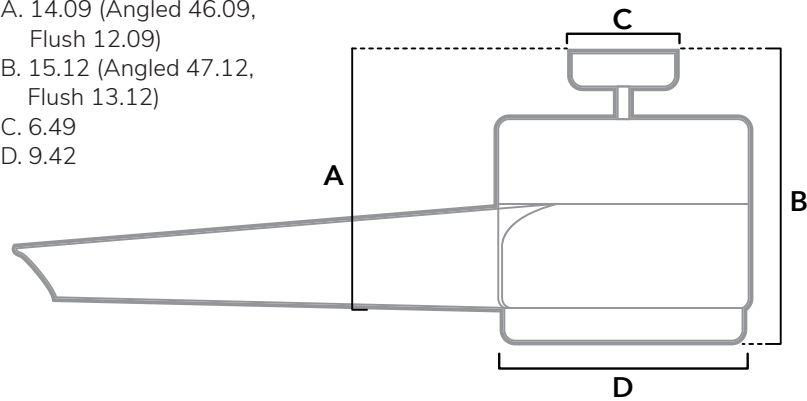

DIMENSIONS

Measured in inches

- A. 14.09 (Angled 46.09, Flush 12.09)
- B. 15.12 (Angled 47.12, Flush 13.12)
- C. 6.49
- D. 9.42

59472 | Matte Silver Body with Matte Silver blades

ADDITIONAL FINISHES

59470
Fresh White with Fresh White blades

59471
Matte Black Body with Matte Black blades

FAN SPECIFICATIONS

Motor Type	Reversible	Wire Length	Control Type	Downrod	Location	Blade #	Add'l Sizes
AC	YES	32" (24" Downrod)	Wall Control	4 Included	Outdoor	3	N/A