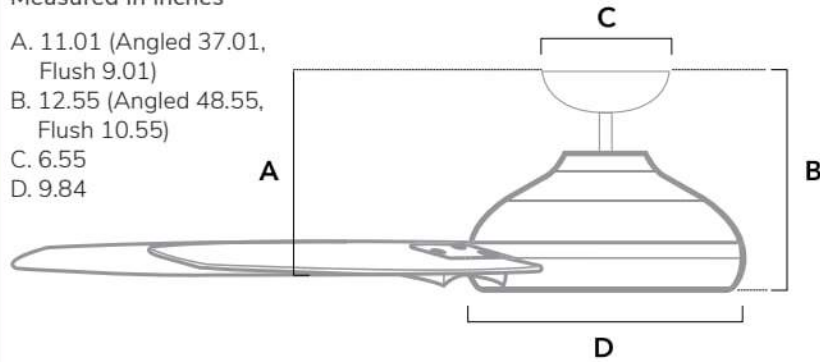

DIMENSIONS

Measured in inches

- A. 11.01 (Angled 37.01, Flush 9.01)
- B. 12.55 (Angled 48.55, Flush 10.55)
- C. 6.55
- D. 9.84

59610 | Fresh White Body with Fresh White Blades

ADDITIONAL FINISHES

59608  
Matte Silver Body with Matte Silver Blades

51481  
Premier Bronze Body with Premier Bronze Blades

59609  
Matte Black Body with Matte Black Blades

FAN SPECIFICATIONS

Motor Type	Reversible	Wire Length	Control Type	Downrod	Location	Blade #	Add'l Sizes
AC	YES	32" (24" Downrod)	Wall Control	4" Included	Extreme	3	N/A