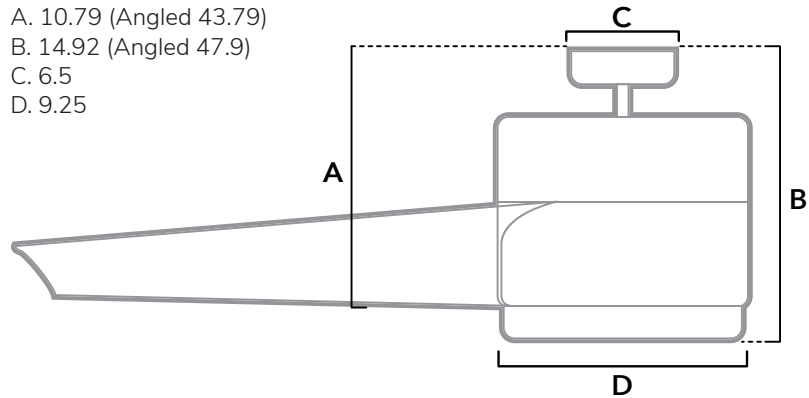

DIMENSIONS

Measured in inches

- A. 10.79 (Angled 43.79)
- B. 14.92 (Angled 47.9)
- C. 6.5
- D. 9.25

59628 | Matte Black Body with Matte Black blades

ADDITIONAL FINISHES

51477
Fresh White with Fresh White blades

59629
Matte Silver Body with Matte Silver blades

FAN SPECIFICATIONS

Motor Type	Reversible	Wire Length	Control Type	Downrod	Location	Blade #	Add'l Sizes
DC	YES	32" (24" Downrod)	Wall Control	3 Included	Damp	6	60"