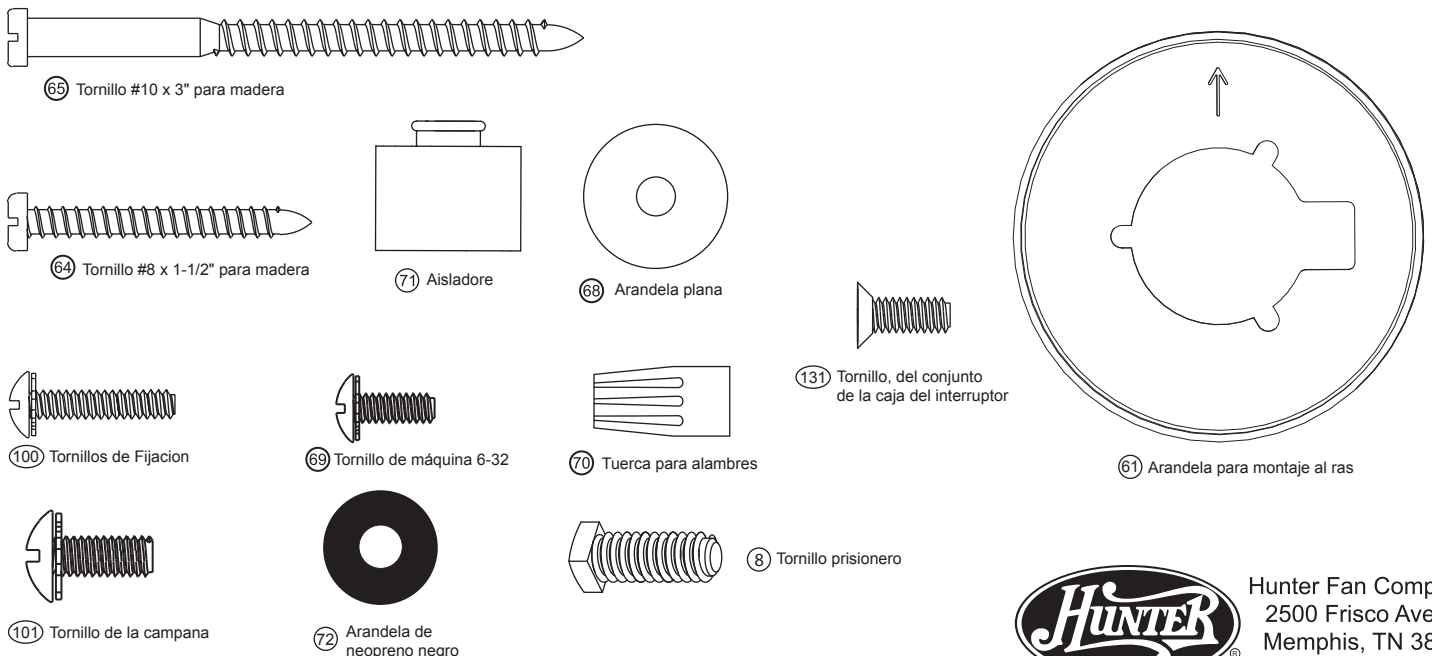

Materiales (dibujados a escala)