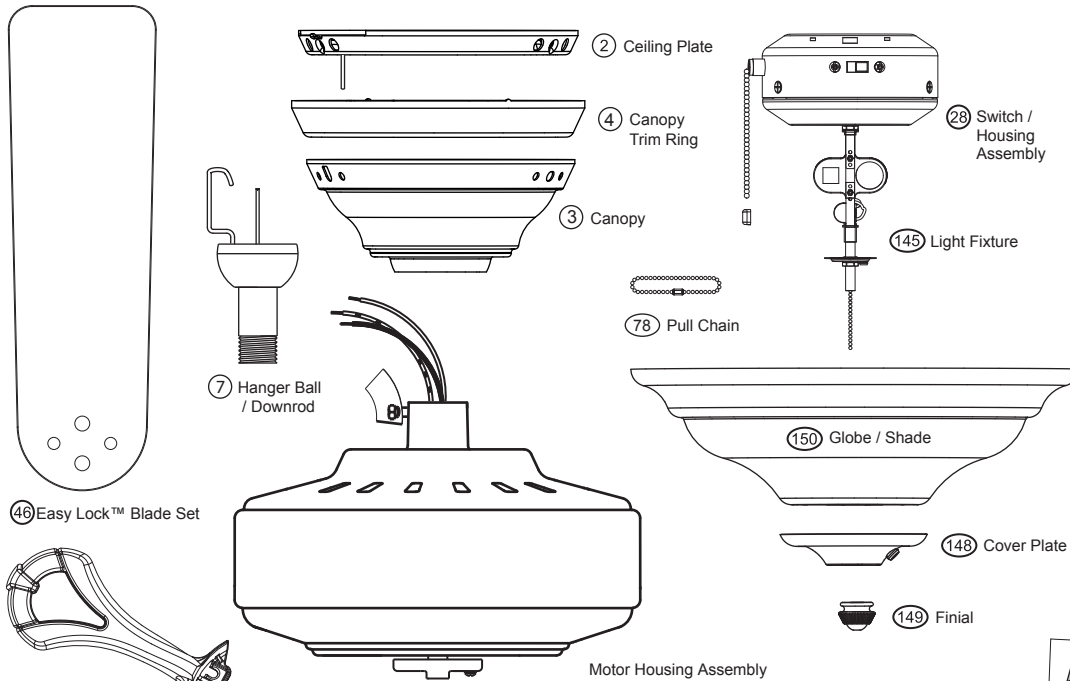

Fan Parts (Not Drawn to Scale)

Missing / Broken Parts:
Call 1-888-830-1326

Fan does not work:

1. Reference the Trouble Shooting guide in your Instruction Manual.
2. Call your Local Service Center.
3. Call Technical Support at 901-248-2222.

For additional information on:
Hunter Products • Trouble Shooting
Dealer Location • Service Center Locator
Call 1-800-448-6837
www.hunterfan.com

- 151 Switch Housing Cap
- 152 Plug Button
- 153 Dummy Terminal, Female
- 154 Dummy Terminal, Male
- 75 Balancing Kit

Hardware (Drawn to Scale)