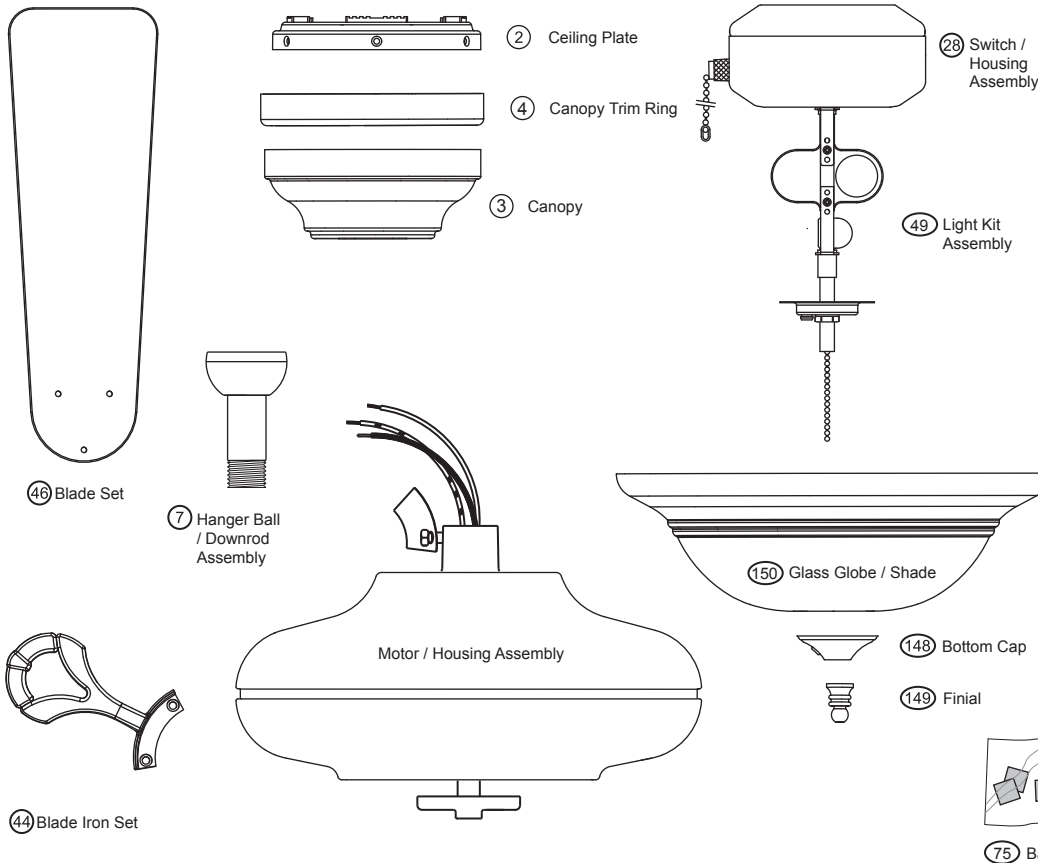

PARTS GUIDE

STOP

Using the Parts Guide below, check to make sure all parts are included in the box.
If parts are missing or damaged call 1-888-830-1326.
PLEASE DO NOT RETURN THIS PRODUCT TO THE STORE.

Before installing your fan, record the following information for your records and warranty assistance.

Fan Parts (Not Drawn to Scale)

Model Name _____

Catalog No. _____

Serial No. _____

Date Purchased _____

Where Purchased _____

Missing / Broken Parts:
Call 1-888-830-1326

Fan does not work:

1. Reference the Trouble Shooting guide in your Instruction Manual.
2. Call your Local Service Center.
3. Call Technical Support at 901-248-2222.

For additional information on:
Hunter Products • Trouble Shooting
Dealer Location • Service Center Locator
Call 1-800-448-6837
www.hunterfan.com