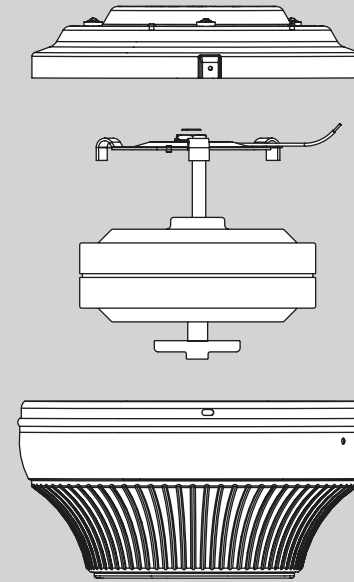

## Hardware

(Drawn to Scale)

## Fan Parts

(Not Drawn to Scale)

*Hunter*

Using this Parts Guide, make sure all parts are included in the box.

If parts are missing, DO NOT RETURN

THIS ITEM TO THE STORE, call 888-830-1326 for assistance.

THIS PARTS GUIDE IS FOR REFERENCE ONLY.

REFER TO THE INSTALLATION MANUAL FOR FULL ASSEMBLY INSTRUCTIONS.

Hanger  
Bracket  
Assembly

Blade  
Assembly

Switch  
Housing  
Assembly

Parts List	Model #	21566	21564
	Asm. Dwg. #	93406-01	93406-02
	Finish	Satin White	New Bronze
Item Name	Qty	Part #	Part #
Hanger Bracket Assembly	1	94385-03	94385-04
Wood Screw	2	03144-03	03144-03
Wood Screw	2	06512-02	06512-02
Flat Washer	4	06301-01	06301-01
Canopy Screw	3	74508-04	74508-04
Motor Cover	1	93400-01	93400-01
Light Kit Assembly	1	99026-01	99026-02
Blade Iron Set	1	99238-05	99238-05
Blade Set	1	G0677-36	G0761-18
Hardware Kit	1	93406-00-860	93406-00-861
Blade Assembly Screw			
Blade Grommet			
Screw, Machine, 6-32			
Wire Connector			
Screw, Switch Housing Assembly			
Balancing Kit	1	65666-01	65666-01
IPS Nipple	1	03397-23	03397-23
Lockwasher	3	75990-01	75990-01
Finial	1	84977-01	84977-01
Globe/Shade	3	93411-01	93411-01
Switch Housing Cover	1	84967-01	84967-01
Light bulb / Bulb	3	77646-04	77646-04

## Materiales

(no dibujados a escala)

x 2

3" Tornillo, de madera

x 2

1.5" Tornillo,  
de madera

x 4

Arandela, plana