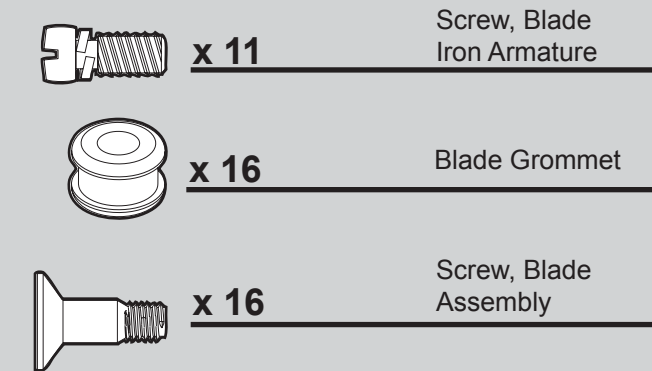

## Hardware

(Drawn to Scale)

## Fan Parts

(Not Drawn to Scale)

*Hunter*

Using this Parts Guide, make sure all parts are included in the box.

If parts are missing, DO NOT RETURN

THIS ITEM TO THE STORE, call 888-830-1326 for assistance.

THIS PARTS GUIDE IS FOR REFERENCE ONLY.

REFER TO THE INSTALLATION MANUAL FOR FULL ASSEMBLY INSTRUCTIONS.

Hanger  
Bracket  
Assembly

Blade  
Assembly

Switch  
Housing  
Assembly

Parts List	Model #	21566	21564
	Asm. Dwg. #	93406-01	93406-02
	Finish	Satin White	New Bronze
Item Name	Qty	Part #	Part #
Hanger Bracket Assembly	1	94385-03	94385-04
Wood Screw	2	03144-03	03144-03
Wood Screw	2	06512-02	06512-02
Flat Washer	4	06301-01	06301-01
Canopy Screw	3	74508-04	74508-04
Motor Cover	1	93400-01	93400-01
Light Kit Assembly	1	99026-01	99026-02
Blade Iron Set	1	99238-05	99238-05
Blade Set	1	G0677-36	G0761-18
Hardware Kit	1	93406-00-860	93406-00-861
Blade Assembly Screw			
Blade Grommet			
Screw, Machine, 6-32			
Wire Connector			
Screw, Switch Housing Assembly			
Balancing Kit	1	65666-01	65666-01
IPS Nipple	1	03397-23	03397-23
Lockwasher	3	75990-01	75990-01
Finial	1	84977-01	84977-01
Globe/Shade	3	93411-01	93411-01
Switch Housing Cover	1	84967-01	84967-01
Light bulb / Bulb	3	77646-04	77646-04