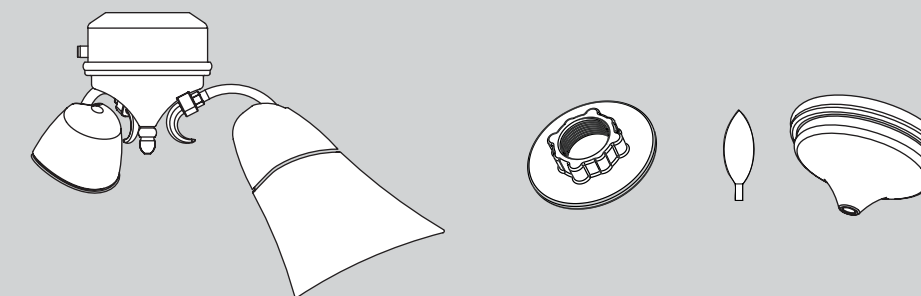

THIS PARTS GUIDE IS FOR REFERENCE ONLY.

REFER TO THE INSTALLATION MANUAL FOR FULL ASSEMBLY INSTRUCTIONS.

Hanger  
Bracket  
Assembly

Blade  
Assembly

Switch  
Housing  
Assembly

Parts List	Model #	21566	21564
	Asm. Dwg. #	93406-01	93406-02
	Finish	Satin White	New Bronze
Item Name	Qty	Part #	Part #
Hanger Bracket Assembly	1	94385-03	94385-04
Wood Screw	2	03144-03	03144-03
Wood Screw	2	06512-02	06512-02
Flat Washer	4	06301-01	06301-01
Canopy Screw	3	74508-04	74508-04
Motor Cover	1	93400-01	93400-01
Light Kit Assembly	1	99026-01	99026-02
Blade Iron Set	1	99238-05	99238-05
Blade Set	1	G0677-36	G0761-18
Hardware Kit	1	93406-00-860	93406-00-861
Blade Assembly Screw			
Blade Grommet			
Screw, Machine, 6-32			
Wire Connector			
Screw, Switch Housing Assembly			
Balancing Kit	1	65666-01	65666-01
IPS Nipple	1	03397-23	03397-23
Lockwasher	3	75990-01	75990-01
Finial	1	84977-01	84977-01
Globe/Shade	3	93411-01	93411-01
Switch Housing Cover	1	84967-01	84967-01
Light bulb / Bulb	3	77646-04	77646-04