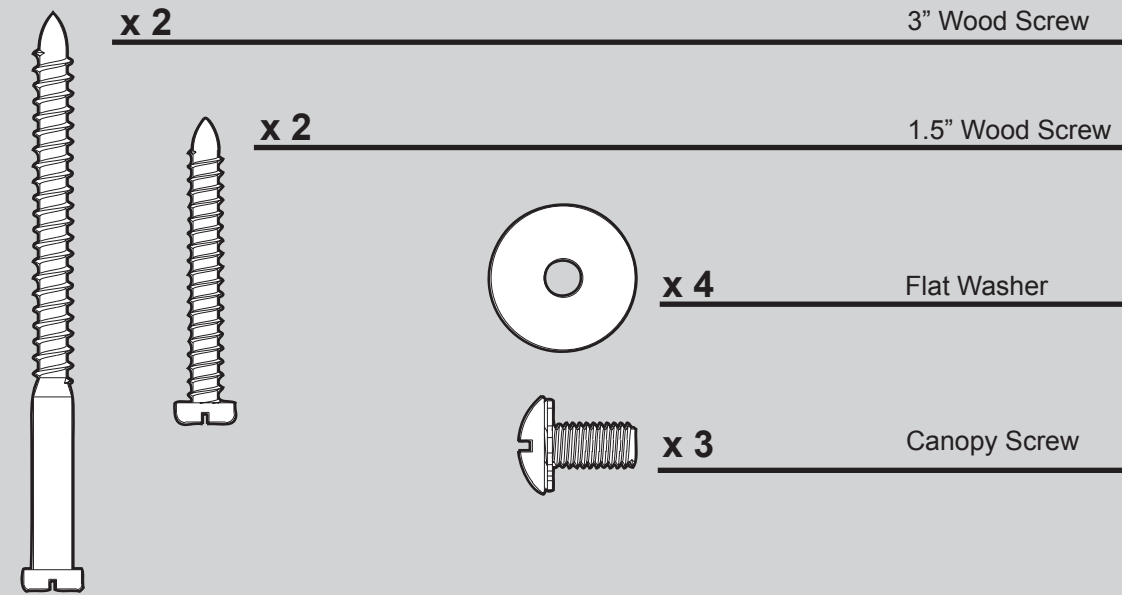

## Hardware

(Drawn to Scale)

## Fan Parts

(Not Drawn to Scale)

*Hunter*

Using this Parts Guide, make sure all parts are included in the box.

If parts are missing, DO NOT RETURN

THIS ITEM TO THE STORE, call 888-830-1326 for assistance.

THIS PARTS GUIDE IS FOR REFERENCE ONLY.

REFER TO THE INSTALLATION MANUAL FOR FULL ASSEMBLY INSTRUCTIONS.

Hanger  
Bracket  
Assembly

Blade  
Assembly

Switch  
Housing  
Assembly

Parts List	Model #	21566	21564
	Asm. Dwg. #	93406-01	93406-02
	Finish	Satin White	New Bronze
Item Name	Qty	Part #	Part #
Hanger Bracket Assembly	1	94385-03	94385-04
Wood Screw	2	03144-03	03144-03
Wood Screw	2	06512-02	06512-02
Flat Washer	4	06301-01	06301-01
Canopy Screw	3	74508-04	74508-04
Motor Cover	1	93400-01	93400-01
Light Kit Assembly	1	99026-01	99026-02
Blade Iron Set	1	99238-05	99238-05
Blade Set	1	G0677-36	G0761-18
Hardware Kit	1	93406-00-860	93406-00-861
Blade Assembly Screw			
Blade Grommet			
Screw, Machine, 6-32			
Wire Connector			
Screw, Switch Housing Assembly			
Balancing Kit	1	65666-01	65666-01
IPS Nipple	1	03397-23	03397-23
Lockwasher	3	75990-01	75990-01
Finial	1	84977-01	84977-01
Globe/Shade	3	93411-01	93411-01
Switch Housing Cover	1	84967-01	84967-01
Light bulb / Bulb	3	77646-04	77646-04

## Materiales

(no dibujados a escala)

x 2

3" Tornillo, de madera

x 2

1.5" Tornillo,  
de madera

x 4

Arandela, plana