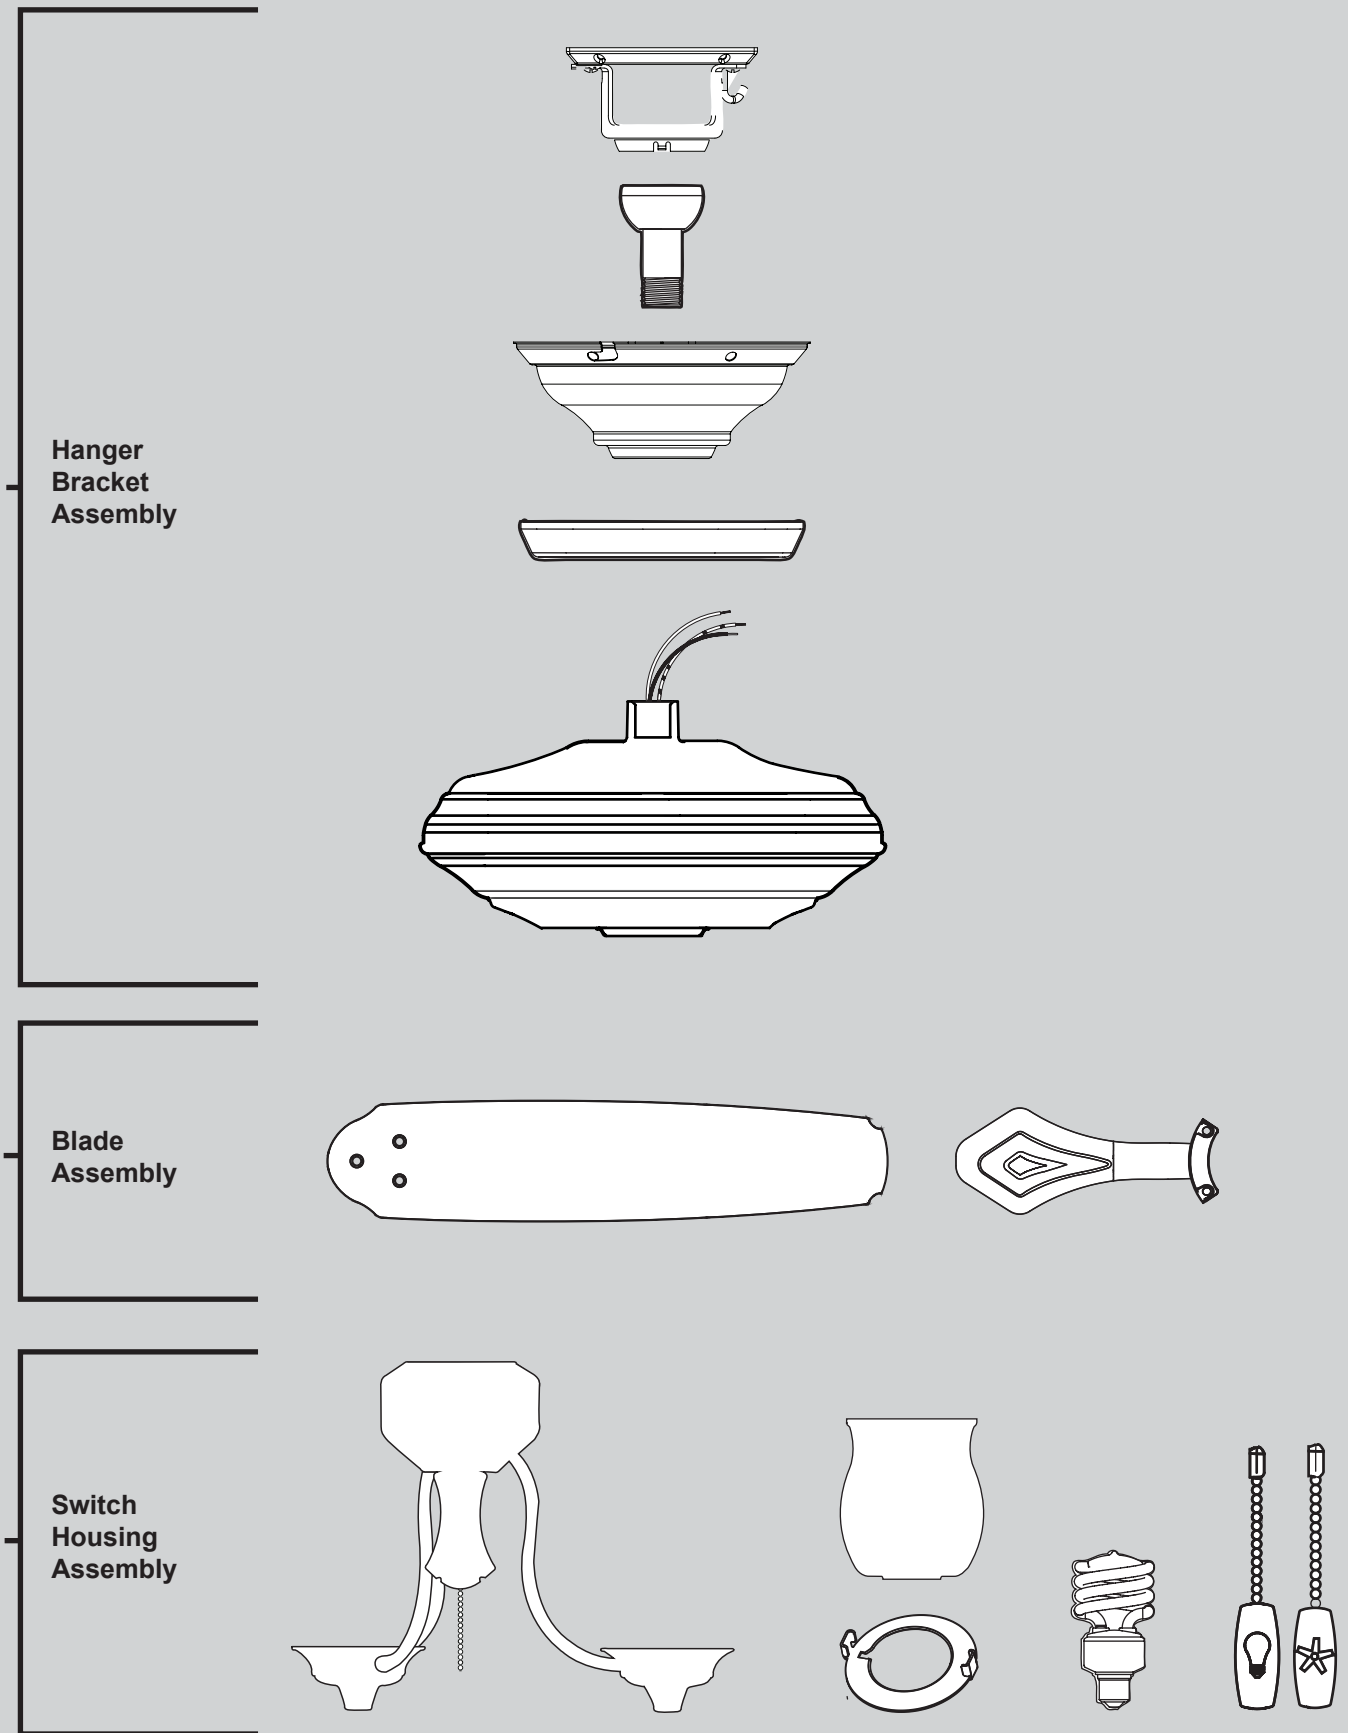

Fan Parts

(Not Drawn to Scale)