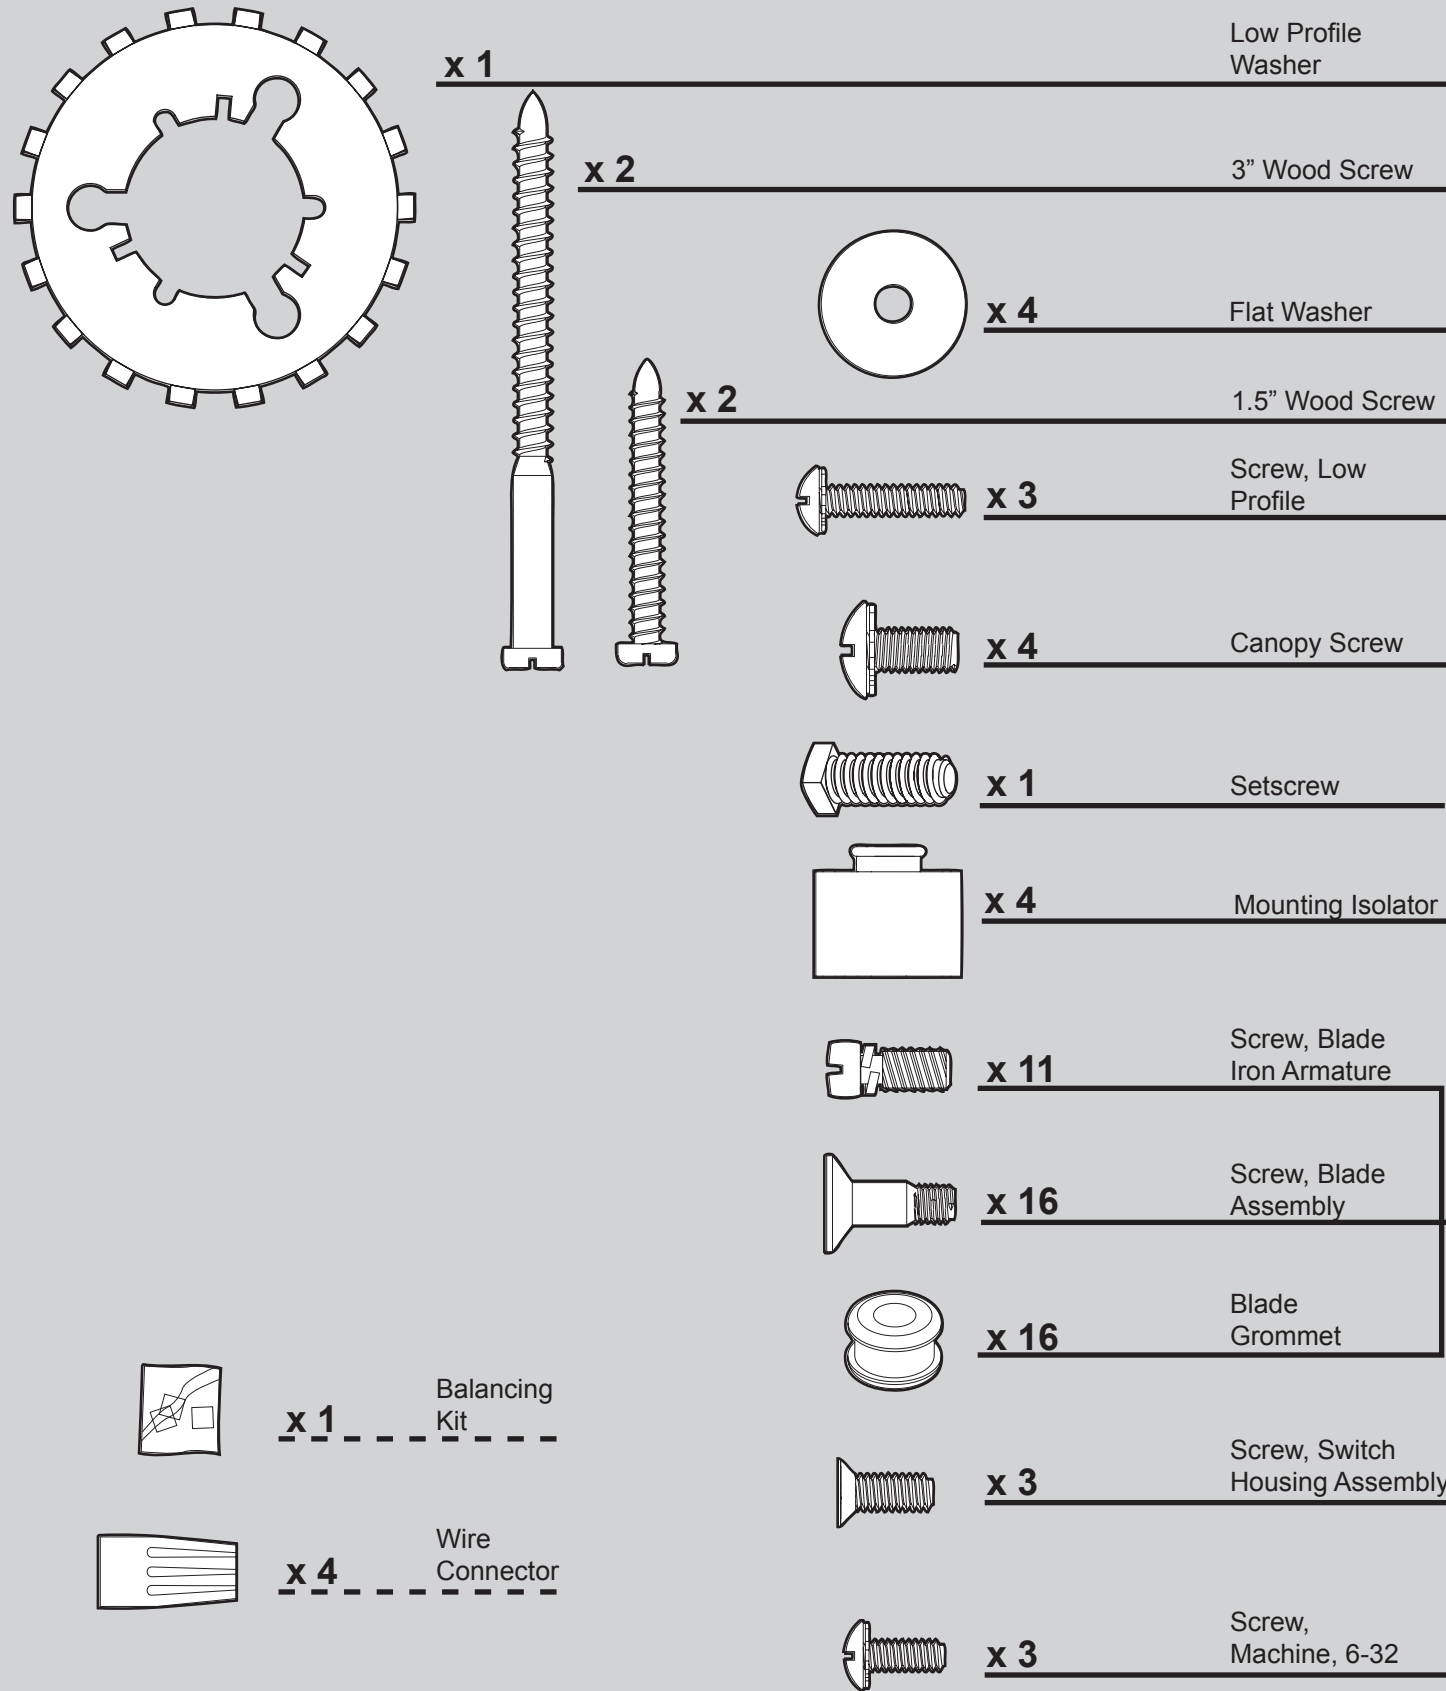

Hardware

(Drawn to Scale)