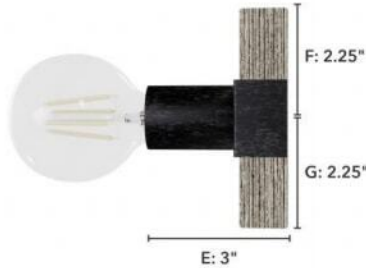

13050 Donelson 1 Light Sconce

Finish: Brushed Iron and Barnwood

Dimensions do not include bulbs

Side View:

Projection from Wall: E
Center of J Box to Top: F
Center of J Box to Bottom: G

Backplate:

Height: A Width: B

Fixture:

Overall Height: C Overall Width: D

Lamping

Bulbs Included	Number of Bulbs	Base Type	Maximum Wattage	Pictured Bulb(s)
No	1	E26	60	G25 Globe

Ordering Information and Description

Item Number	UPC	Hunter Brand - Long Name	Web Collection	Family Name	Housing Finish	Secondary Finish	Glass Finish	Fixture Shape
13050	049694130501	Hunter Fan Company	Donelson	Donelson 1 Light Sconce	Brushed Iron	Barnwood	None	Square

Dimensions and Materials

Fixture Height (in)	Fixture Length (in)	Fixture Width (in)	Sconce/Vanity Backplate Height (A)	Sconce/Vanity Backplate Width (B)	Sconce/Vanity Center of J Box to Bottom (G)	Sconce/Vanity Center of J Box to Top (F)	Sconce/Vanity Projection from Wall (E)	Dim C - Standard - Ceiling to Bottom of Canopy	Dim E - Standard - Canopy Width	Overall Max Height (in)	Overall Min Height (in)	Product Weight (Lbs)	Primary Material	Secondary Material	Shade Included
4.5	5	3.25	4.75	4.75	2.25	2.25	3					4.9	Metal	None	No

Installation

Canopy Type Description	Adjustable Height	Sloped Ceiling Compatible	Downrod Feature - Lighting	Chain Length	Wire Length (in)	Volts/Hz	Listing Agency	Location Usage Code	Short Feature 2
Wall Mount_Sconce	No	No			8	120v/60Hz	ETL	D	Rated for indoor spaces exposed to humidity