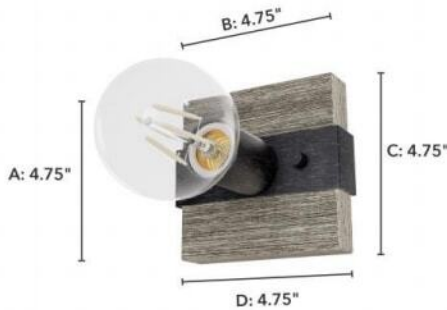

13050 Donelson 1 Light Sconce

Finish: Brushed Iron and Barnwood

Dimensions do not include bulbs

Side View:

Projection from Wall: E
Center of J Box to Top: F
Center of J Box to Bottom: G

Backplate:

Height: A Width: B

Fixture:

Overall Height: C Overall Width: D

Lamping

Bulbs Included	Number of Bulbs	Base Type	Maximum Wattage	Pictured Bulb(s)
No	1	E26	60	G25 Globe

Ordering Information and Description

Item Number	UPC	Hunter Brand - Long Name	Web Collection	Family Name	Housing Finish	Secondary Finish	Glass Finish	Fixture Shape
13050	049694130501	Hunter Fan Company	Donelson	Donelson 1 Light Sconce	Brushed Iron	Barnwood	None	Square

Dimensions and Materials

Fixture Height (in)	Fixture Length (in)	Fixture Width (in)	Sconce/Vanity Backplate Height (A)	Sconce/Vanity Backplate Width (B)	Sconce/Vanity Center of J Box to Bottom (G)	Sconce/Vanity Center of J Box to Top (F)	Sconce/Vanity Projection from Wall (E)	Dim C - Standard - Ceiling to Bottom of Canopy	Dim E - Standard - Canopy Width	Overall Max Height (in)	Overall Min Height (in)	Product Weight (Lbs)	Primary Material	Secondary Material	Shade Included
4.5	5	3.25	4.75	4.75	2.25	2.25	3					4.9	Metal	None	No

Shipping and Logistical

Long Bullet Feature 11	Shipping Length (in)	Shipping Width (in)	Shipping Height (in)	Shipping Weight (Lbs)	Shipping Cubic Feet (L x W x H)/1728	Country of Origin Code
WARRANTY: One-year limited warranty backed by the trusted experts at Hunter.	6.7000	7.1000	5.5000	1.5800		CN