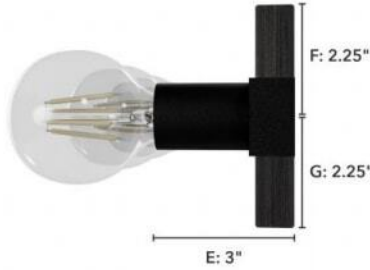

13053 Donelson 7 Light Vanity

Finish: Natural Iron and Dark Ash

Dimensions do not include bulbs

Side View:

Projection from Wall: E
Center of J Box to Top: F
Center of J Box to Bottom: G

Backplate:

Height: A Width: B

Fixture:

Overall Height: C Overall Width: D

Lamping

Bulbs Included	Number of Bulbs	Base Type	Maximum Wattage	Pictured Bulb(s)
No	7	E26	60	G25 Globe

Ordering Information and Description

Item Number	UPC	Hunter Brand - Long Name	Web Collection	Family Name	Housing Finish	Secondary Finish	Glass Finish	Fixture Shape
13053	049694130532	Hunter Fan Company	Donelson	Donelson 7 Light Vanity	Natural Iron	Dark Ash	None	Rectangle

Dimensions and Materials

Fixture Height (in)	Fixture Length (in)	Fixture Width (in)	Sconce/Vanity Backplate Height (A)	Sconce/Vanity Backplate Width (B)	Sconce/Vanity Center of J Box to Bottom (G)	Sconce/Vanity Center of J Box to Top (F)	Sconce/Vanity Projection from Wall (E)	Dim C - Standard - Ceiling to Bottom of Canopy	Dim E - Standard - Canopy Width	Overall Max Height (in)	Overall Min Height (in)	Product Weight (Lbs)	Primary Material	Secondary Material	Shade Included
4.5	36	2.75	4.75	36.25	2.25	2.25	3					7.03	Metal	None	No

Installation

Canopy Type Description	Adjustable Height	Sloped Ceiling Compatible	Downrod Feature - Lighting	Chain Length	Wire Length (in)	Volts/Hz	Listing Agency	Location Usage Code	Short Feature 2
Wall Mount_Vanity	No	No			8	120v/60Hz	ETL	D	Rated for indoor spaces exposed to humidity