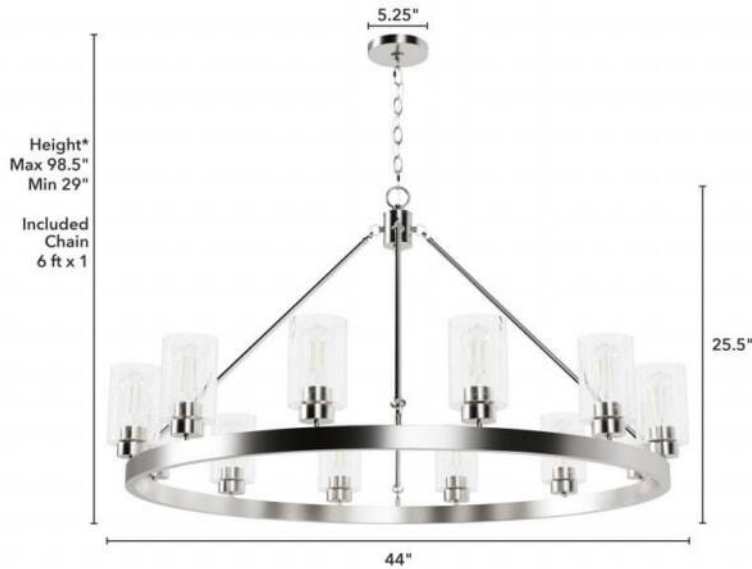

13059 Hartland 12 Light Chandelier

Finish: Brushed Nickel with Seeded Glass

*Height is ceiling to bottom of fixture

Lamping

Bulbs Included	Number of Bulbs	Base Type	Maximum Wattage	Pictured Bulb(s)
No	12	E26	60	ST64 Edison

Ordering Information and Description

Item Number	UPC	Hunter Brand - Long Name	Web Collection	Family Name	Housing Finish	Secondary Finish	Glass Finish	Fixture Shape
13059	049694130594	Hunter Fan Company	Hartland	Hartland 12 Light Chandelier	Brushed Nickel	None	Seeded	Wagon Wheel

Dimensions and Materials

Fixture Height (in)	Fixture Length (in)	Fixture Width (in)	Sconce/Vanity Backplate Height (A)	Sconce/Vanity Backplate Width (B)	Sconce/Vanity Center of J Box to Bottom (G)	Sconce/Vanity Center of J Box to Top (F)	Sconce/Vanity Projection from Wall (E)	Dim C - Standard - Ceiling to Bottom of Canopy	Dim E - Standard - Canopy Width	Overall Max Height (in)	Overall Min Height (in)	Product Weight (Lbs)	Primary Material	Secondary Material	Shade Included
25.5	44	44						5	102	28.75	24.82	24.82	Metal	Glass	Yes

Installation

Canopy Type Description	Adjustable Height	Sloped Ceiling Compatible	Downrod Feature - Lighting	Chain Length	Wire Length (in)	Volts/Hz	Listing Agency	Location Usage Code	Short Feature 2
Chain Light	No	Yes		72	120	120v/60Hz	ETL	I	Rated for indoor use only