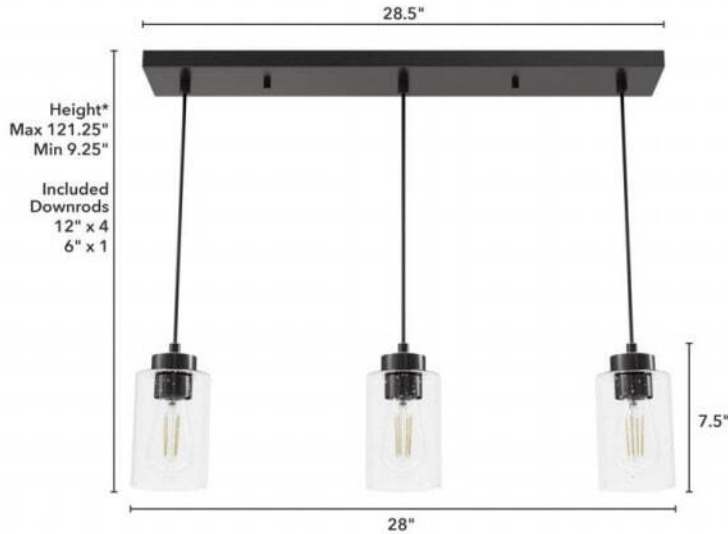

13070 Hartland 3 Light Linear Cluster

Finish: Noble Bronze with Seeded Glass

*Height is ceiling to bottom of fixture

Lamping

Bulbs Included	Number of Bulbs	Base Type	Maximum Wattage	Pictured Bulb(s)
No	3	E26	60	ST64 Edison

Ordering Information and Description

Item Number	UPC	Hunter Brand - Long Name	Web Collection	Family Name	Housing Finish	Secondary Finish	Glass Finish	Fixture Shape
13070	049694130709	Hunter Fan Company	Hartland	Hartland 3 Light Linear Cluster	Noble Bronze	None	Seeded	Globe

Dimensions and Materials

Fixture Height (in)	Fixture Length (in)	Fixture Width (in)	Sconce/Vanity Backplate Height (A)	Sconce/Vanity Backplate Width (B)	Sconce/Vanity Center of J Box to Bottom (G)	Sconce/Vanity Center of J Box to Top (F)	Sconce/Vanity Projection from Wall (E)	Dim C - Standard - Ceiling to Bottom of Canopy	Dim E - Standard - Canopy Width	Overall Max Height (in)	Overall Min Height (in)	Product Weight (Lbs)	Primary Material	Secondary Material	Shade Included
7.5	26.75	4.5						1	28.5	129.5	9.5	11.33	Metal	Glass	Yes

Installation

Canopy Type Description	Adjustable Height	Sloped Ceiling Compatible	Downrod Feature - Lighting	Chain Length	Wire Length (in)	Volts/Hz	Listing Agency	Location Usage Code	Short Feature 2
Cord Light	No	Yes			120	120v/60Hz	ETL	I	Rated for indoor use only