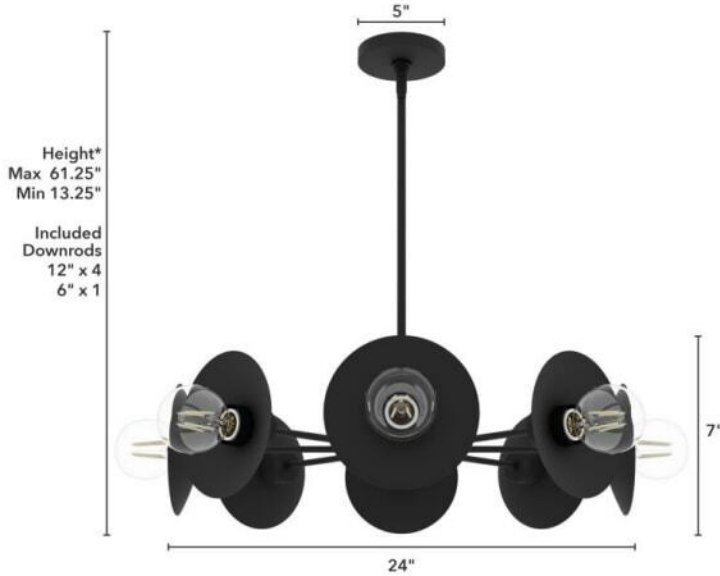

13089 Fernando 8 Light Chandelier

Finish: Flat Matte Black

*Height is ceiling to bottom of fixture
**Dimensions do not include bulbs

Lamping

Bulbs Included	Number of Bulbs	Base Type	Maximum Wattage	Pictured Bulb(s)
No	8	E26	60	G25 Globe

Ordering Information and Description

Item Number	UPC	Hunter Brand - Long Name	Web Collection	Family Name	Housing Finish	Secondary Finish	Glass Finish	Fixture Shape
13089	049694130891	Hunter Fan Company	Fernando	Fernando 8 Light Chandelier	Flat Matte Black	None	None	Candle

Dimensions and Materials

Fixture Height (in)	Fixture Length (in)	Fixture Width (in)	Sconce/Vanity Backplate Height (A)	Sconce/Vanity Backplate Width (B)	Sconce/Vanity Center of J Box to Bottom (G)	Sconce/Vanity Center of J Box to Top (F)	Sconce/Vanity Projection from Wall (E)	Dim C - Standard - Ceiling to Bottom of Canopy	Dim E - Standard - Canopy Width	Overall Max Height (in)	Overall Min Height (in)	Product Weight (Lbs)	Primary Material	Secondary Material	Shade Included
7	24	24						0.75	5	61.25	13.25	7.74	Metal	None	Yes

Installation

Canopy Type Description	Adjustable Height	Sloped Ceiling Compatible	Downrod Feature - Lighting	Chain Length	Wire Length (in)	Volts/Hz	Listing Agency	Location Usage Code	Short Feature 2
Downrod Light	Yes	Yes			120	120v/60Hz	ETL	I	Rated for Indoor use only