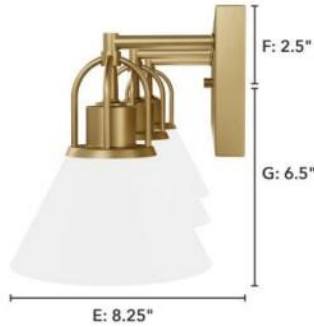

13170 Carrington Isle 3 Light Vanity

Finish: Luxe Gold with Cased White Glass Glass

Side View:
 Projection from Wall: E
 Center of J Box to Top: F
 Center of J Box to Bottom: G

Backplate:
 Height: A Width: B
Fixture:
 Overall Height: C Overall Width: D

Lamping

Bulbs Included	Number of Bulbs	Base Type	Maximum Wattage	Pictured Bulb(s)
No	3	E26	60	A19 Standard

Ordering Information and Description

Item Number	UPC	Hunter Brand - Long Name	Web Collection	Family Name	Housing Finish	Secondary Finish	Glass Finish	Fixture Shape
13170	049694131706	Hunter Fan Company	Carrington Isle	Carrington Isle 3 Light Vanity	Luxe Gold	None	Cased White Glass	

Dimensions and Materials

Fixture Height (in)	Fixture Length (in)	Fixture Width (in)	Sconce/Vanity Backplate Height (A)	Sconce/Vanity Backplate Width (B)	Sconce/Vanity Center of J Box to Bottom (G)	Sconce/Vanity Center of J Box to Top (F)	Sconce/Vanity Projection from Wall (E)	Dim C - Standard - Ceiling to Bottom of Canopy	Dim E - Standard - Canopy Width	Overall Max Height (in)	Overall Min Height (in)	Product Weight (Lbs)	Primary Material	Secondary Material	Shade Included
			5	24	6.5	2.5	8.25					8.58	Metal	Glass	Yes