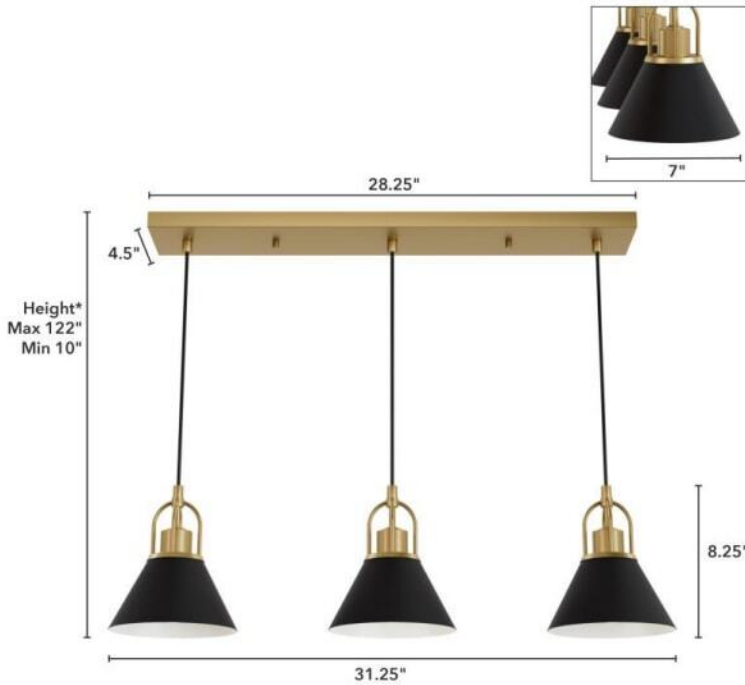

13174 Carrington Isle 3 Light Linear Pendant

Finish: Luxe Gold and Flat Matte Black

*Height is ceiling to bottom of fixture

Lamping

Bulbs Included	Number of Bulbs	Base Type	Maximum Wattage	Pictured Bulb(s)
No	3	E26	60	A19 Standard

Ordering Information and Description

Item Number	UPC	Hunter Brand - Long Name	Web Collection	Family Name	Housing Finish	Secondary Finish	Glass Finish	Fixture Shape
13174	049694131744	Hunter Fan Company	Carrington Isle	Carrington Isle 3 Light Linear Pendant	Luxe Gold	Flat Matte Black	None	Linear

Dimensions and Materials

Fixture Height (in)	Fixture Length (in)	Fixture Width (in)	Sconce/Vanity Backplate Height (A)	Sconce/Vanity Backplate Width (B)	Sconce/Vanity Center of J Box to Bottom (G)	Sconce/Vanity Center of J Box to Top (F)	Sconce/Vanity Projection from Wall (E)	Dim C - Standard - Ceiling to Bottom of Canopy	Dim E - Standard - Canopy Width	Overall Max Height (in)	Overall Min Height (in)	Product Weight (Lbs)	Primary Material	Secondary Material	Shade Included
8.25	31.25	7						1	28.25	122	10	11.48	Metal	Glass	Yes

Installation

Canopy Type Description	Adjustable Height	Sloped Ceiling Compatible	Downrod Feature - Lighting	Chain Length	Wire Length (in)	Volts/Hz	Listing Agency	Location Usage Code	Short Feature 2
Cord Light	Yes	Yes			120	120v/60Hz	ETL	I	Rated for Indoor use only