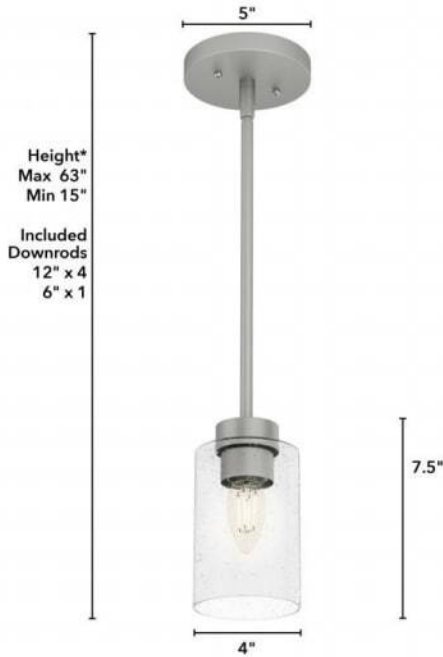

# 19012 \*Hartland 1 Light Pendant

Finish: Matte Silver with Seeded Glass

\*Height is ceiling to bottom of fixture

## Lamping

Bulbs Included	Number of Bulbs	Base Type	Maximum Wattage	Pictured Bulb(s)
No	1	E26	60	B11 Candle

## Ordering Information and Description

Item Number	UPC	Hunter Brand - Long Name	Web Collection	Family Name	Housing Finish	Secondary Finish	Glass Finish	Fixture Shape
19012	049694190123	Hunter Fan Company	Hartland	Hartland 1 Light Mini Pendant	Matte Silver	None	Seeded	Cylinder

## Dimensions and Materials

Fixture Height (in)	Fixture Length (in)	Fixture Width (in)	Sconce/Vanity Backplate Height (A)	Sconce/Vanity Backplate Width (B)	Sconce/Vanity Center of J Box to Bottom (G)	Sconce/Vanity Center of J Box to Top (F)	Sconce/Vanity Projection from Wall (E)	Dim C - Standard - Ceiling to Bottom of Canopy	Dim E - Standard - Canopy Width	Overall Max Height (in)	Overall Min Height (in)	Product Weight (Lbs)	Primary Material	Secondary Material	Shade Included
7.5	4	4								63	15	3.3	Metal	Glass	Yes