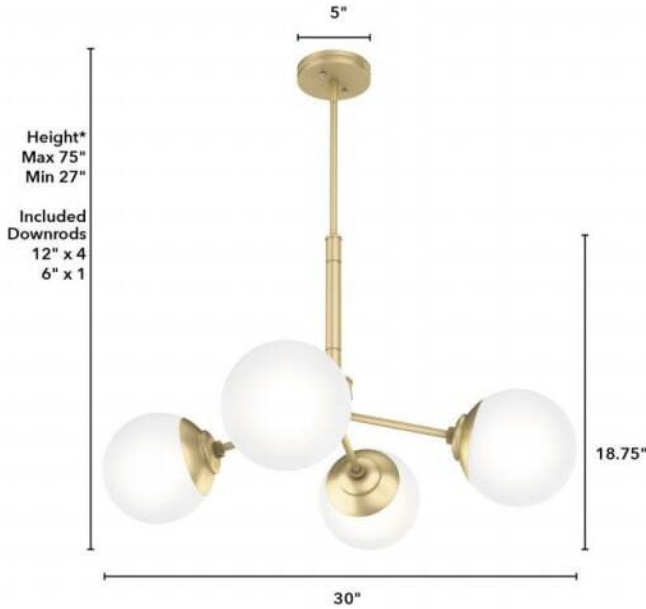

19016 Hepburn 4 Light Chandelier

Finish: Painted Modern Brass with Cased White Glass

*Height is ceiling to bottom of fixture

Lamping

Bulbs Included	Number of Bulbs	Base Type	Maximum Wattage	Pictured Bulb(s)
No	4	E26	60	

Ordering Information and Description

Item Number	UPC	Hunter Brand - Long Name	Web Collection	Family Name	Housing Finish	Secondary Finish	Glass Finish	Fixture Shape
19016	049694190161	Hunter Fan Company	Hepburn	Hepburn 4 Light Chandelier	Painted Modern Brass	None	Cased White	Globe

Dimensions and Materials

Fixture Height (in)	Fixture Length (in)	Fixture Width (in)	Sconce/Vanity Backplate Height (A)	Sconce/Vanity Backplate Width (B)	Sconce/Vanity Center of J Box to Bottom (G)	Sconce/Vanity Center of J Box to Top (F)	Sconce/Vanity Projection from Wall (E)	Dim C - Standard - Ceiling to Bottom of Canopy	Dim E - Standard - Canopy Width	Overall Max Height (in)	Overall Min Height (in)	Product Weight (Lbs)	Primary Material	Secondary Material	Shade Included
18.75	30	30								75	27	11		Glass	Yes

Installation

Canopy Type Description	Adjustable Height	Sloped Ceiling Compatible	Downrod Feature - Lighting	Chain Length	Wire Length (in)	Volts/Hz	Listing Agency	Location Usage Code	Short Feature 2
Standard Light	Yes	Yes			120	120v/60Hz	UL Listed	I	Rated for indoor use only