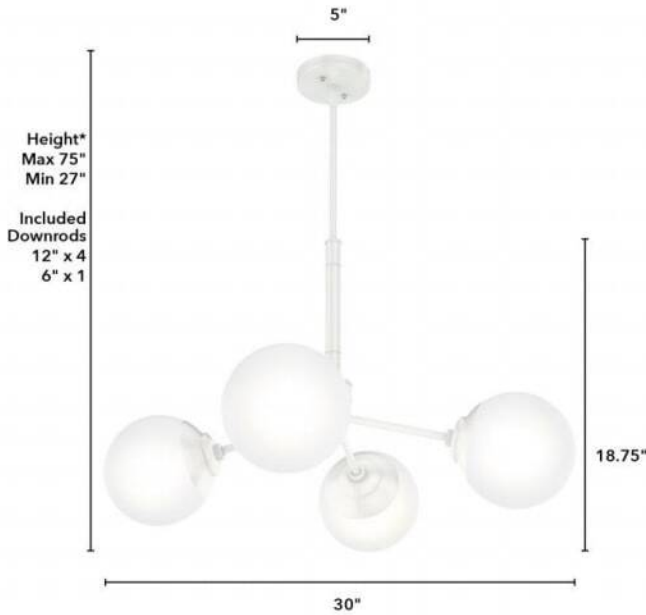

19017 *Hepburn 4 Light Chandelier

Finish: Matte White with Cased White Glass

*Height is ceiling to bottom of fixture

Lamping

Bulbs Included	Number of Bulbs	Base Type	Maximum Wattage	Pictured Bulb(s)
No	4	E26	60	

Ordering Information and Description

Item Number	UPC	Hunter Brand - Long Name	Web Collection	Family Name	Housing Finish	Secondary Finish	Glass Finish	Fixture Shape
19017	049694190178	Hunter Fan Company	Hepburn	Hepburn 4 Light Chandelier	Matte White	None	Cased White	Globe

Dimensions and Materials

Fixture Height (in)	Fixture Length (in)	Fixture Width (in)	Sconce/Vanity Backplate Height (A)	Sconce/Vanity Backplate Width (B)	Sconce/Vanity Center of J Box to Bottom (G)	Sconce/Vanity Center of J Box to Top (F)	Sconce/Vanity Projection from Wall (E)	Dim C - Standard - Ceiling to Bottom of Canopy	Dim E - Standard - Canopy Width	Overall Max Height (in)	Overall Min Height (in)	Product Weight (Lbs)	Primary Material	Secondary Material	Shade Included
18.75	30	30								75	27	11	Glass		Yes

Installation

Canopy Type Description	Adjustable Height	Sloped Ceiling Compatible	Downrod Feature - Lighting	Chain Length	Wire Length (in)	Volts/Hz	Listing Agency	Location Usage Code	Short Feature 2
Standard Light	Yes	Yes			120	120v/60Hz	UL Listed	I	Rated for indoor use only